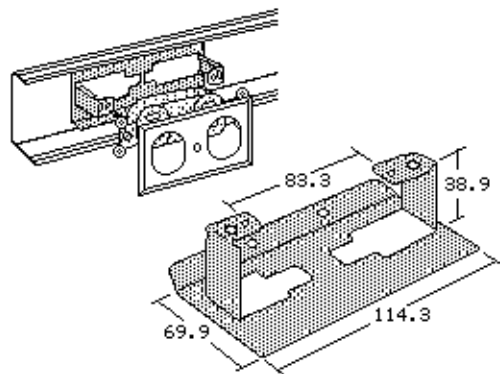

UL CSA

Dimensions

= mm

### Device Bracket for Surface Raceway

UL Listed, CSA Certified (add prefix "C" to denote Canadian version).  
 For mounting standard after market single gang devices (e.g. Receptacles, GFCI's, Switches, Combinations) in surface raceway. Accepts single gang devices with 3.281" (83.3mm) mounting centers. Use with commercially available standard flush plate or device covers (not furnished).

Montagebügel für Aufputz-Brüstungskanal, zur Verwendung mit 1-GANG Geräten (Steckdosen, Schalter usw.) und Standard-Abdeckplatten.

Catalog Number	Beschreibung	Description	UPE/Pack
G-3007C	Montagebügel, USA	Device Bracket, USA	20
CG-3007C	Montagebügel, Kanada	Device Bracket, Canada	100