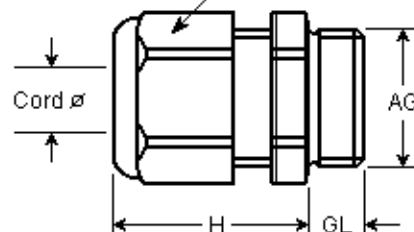

Dimensions = mm

SW-Schlüsselweite  
Across Flats

## CORD CONNECTORS

UL Listed or Recognized, CSA and VDE Approved

Cord Connector, Plastic (Material: PA UO according UL 94), IP 68 (with Sealing O-Ring at NPT thread), Locknut not included, Temperature range -40°C to +100°C Intermittent to +120°C (Dynamic -20°C to +80°C Intermittent to +100°C), Colors available: Black (RAL 9005), Gray (RAL 7035), Blue (RAL 5012 for "i"-Area), Further versions for other cord diameters and NPT Sizes (1, 1/4, 1/2) available.

Catalog No.	Color	AG (NPT)	Cord ø	GL	H	SW	Wght/ea	UPE/Pack	EDP-No
3228	Black	3/8"	2 - 6	15	22	22/19	10g	500/50	100672
3229	Gray	3/8"	2 - 6	15	22	22/19	10g	500/50	100673
3231	Black	1/2"	6 - 12	13	27	24	12g	500/50	100674
3232	Gray	1/2"	6 - 12	13	27	24	12g	500/50	100675
3234	Black	3/4"	9 - 16	13	30	33	15g	500/50	100676
3235	Gray	3/4"	9 - 16	13	30	33	15g	500/50	100677