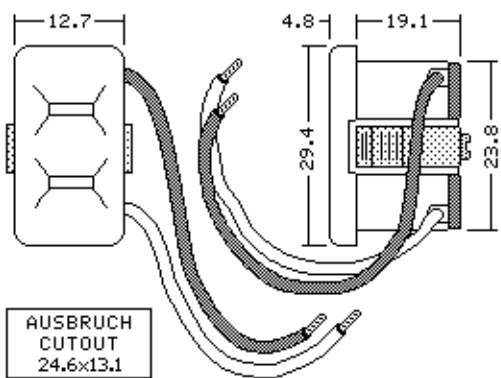

UL CSA

Dimensions  
= mm

2-Pole 2-Wire

125V AC-15A, NEMA 1-15R

UPE indicates Packing.

Einbausteckdose, ein-  
schnappbar, KunststoffStraight Blade Snap-In  
Receptacle, Plastic

Cat.No.	Color	A	B	C	D	E	UPE	Wire Leads 152.4mm long, 105°C, Power AWG 14
1306	Black	29.4	12.7	19.1	4.8	23.8	100	Frontplattenstärke Panel Thickness (0.7-1.3)mm
1306-W	White	29.4	12.7	19.1	4.8	23.8	100	