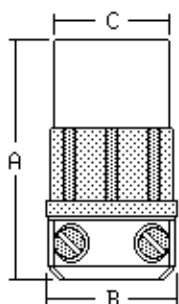

LOCKING 4/5-Wire

PLUG

CONNECTOR

Plug/Connector 20 Amp.

Kabel \varnothing (15.1-22.7)mm
Cord Dia (.595-.895)"

Plug/Connector 30 Amp.

Kabel \varnothing (15.1-29.2)mm
Cord Dia (.595-1.150)"

Stecker/Plug Catalog No's			Kupplung/Connector Cat. No's		
2411	2531	2811	2413	2533	2813
2421	2711	2821	2423	2713	2823
2431	2721	2831	2433	2723	2833
2441	2731	Dimensions	2443	2733	Dimensions
2451	2741		2453	2743	
2461	2751	A = 69.5mm	2463	2753	A = 96.8mm
2511	2761	B = 57.2mm	2513	2763	B = 57.2mm
2521	2771	C = 50.0mm	2523	2773	C = 50.0mm