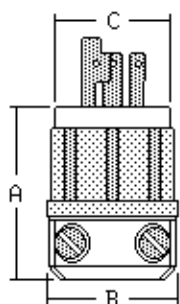

LOCKING 4/5-Wire

PLUG

CONNECTOR

Plug/Connector 20 Amp.

Kabel \varnothing (15.1-22.7)mm
Cord Dia (.595-.895)"

Plug/Connector 30 Amp.

Kabel \varnothing (15.1-29.2)mm
Cord Dia (.595-1.150)"

Stecker/Plug Catalog No's			Kupplung/Connector Cat. No's		
2411	2531	2811	2413	2533	2813
2421	2711	2821	2423	2713	2823
2431	2721	2831	2433	2723	2833
2441	2731	Dimensions	2443	2733	Dimensions
2451	2741		2453	2743	
2461	2751	A = 69.5mm	2463	2753	A = 96.8mm
2511	2761	B = 57.2mm	2513	2763	B = 57.2mm
2521	2771	C = 50.0mm	2523	2773	C = 50.0mm