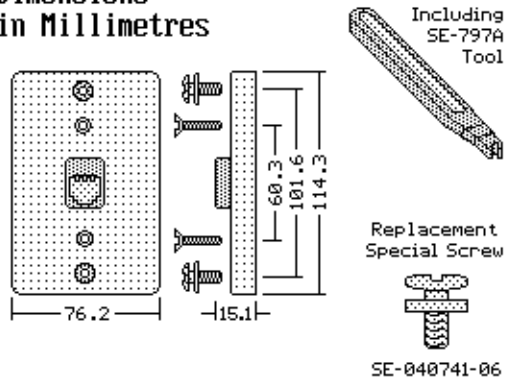

Dimensions in Millimetres

UL CSA■

Modular Jack

Type 630A

COLOR-44: hellgrau/Ash
-I : elfenbein/Ivory

Telefonsteckdose, Plastik-
abdeckung für Standarddosen
Schnellanschlußverbindung
max. Ø 0.6 mm, mit An-
schlußwerkzeug #SE-797A

Phone Jack, Plastic Cover Plate
for Standard Boxes, Quick Con-
nection of 24-26 AWG with In-
stallation Tool #SE-797A

Catalog Number	Description	UPE/Packed
SE-630ABC4-44■	4-Conductors 6-Positions	160
SE-630ABC6-44■	6-Conductors 6-Positions	160
SE-040741-06	Special Telephone Mounting Screw	100
40263-I■	6-Conductors 6-Positions	50