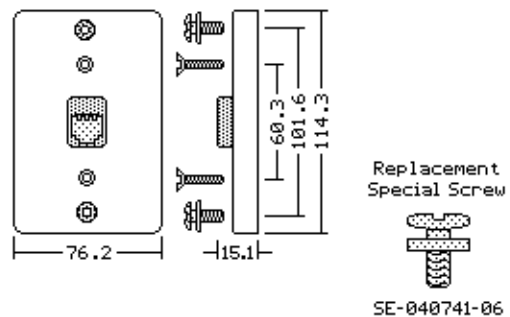

Dimensions in Millimetres

UL CSA■

Modular Jack

COLOR: elfenbein/Ivory

Type 630A

Telefonsteckdose, Plastik-
abdeckung für Standardboxen
Schraubanschlußverbindung
bzw. -klemmen

Phone Jack, Plastic Cover Plate
for Standard Boxes, Screw Ter-
minals

Catalog Number	Description	UPE/Packed
SE-630AC4-50■	4-Conductors 6-Positions	160
SE-630AC6-50■	6-Conductors 6-Positions	160
SE-040741-06	Special Telephone Mounting Screw	100
40257-I■	4-Conductors 6-Positions	50