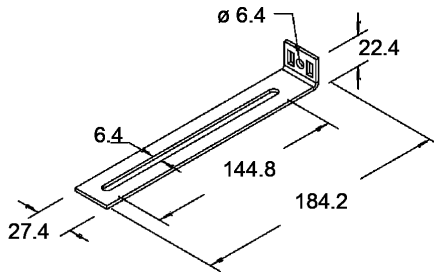

## Dimensional Informations

Catalog No.	Switch	Vac	Hz	Amps	Outlet	Dims. (LxWxH) mm
ALF 16D12R	Door	115	60	0.16	Yes	312.4 x 116.6 x 35.1
ALF 16D18R	Door	115	60	0.35	Yes	459.7 x 116.6 x 35.1
ALF 25D18R	Door	230	50	0.30	No	459.7 x 133.4 x 46.7
ALF 16D24R	Door	115	60	0.35	Yes	612.1 x 116.6 x 35.1
ALF 16M12R	Manual	115	60	0.16	Yes	312.4 x 116.6 x 35.1
ALF 16M18R	Manual	115	60	0.35	Yes	459.7 x 116.6 x 35.1
ALF 25M18R	Manual	230	50	0.30	No	459.7 x 133.4 x 46.7
ALF 16M24R	Manual	115	60	0.35	Yes	612.1 x 116.6 x 35.1
ALF 16M48R	Manual	115	60	0.65	Yes	1219.2 x 133.4 x 46.7
ALF 16M18RC*	Manual	115	60	0.35	Yes	459.7 x 116.6 x 35.1

\* Corded light with 6 feet (1.83m) power cord is listed to UL/cUL 153 standard.

Catalog No.	Description
PDL FBRKT	Mounting Bracket Kit