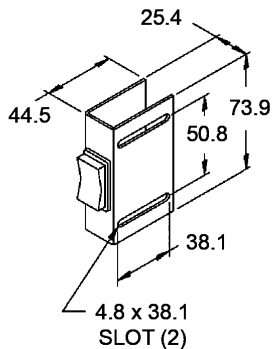

Manual Switch