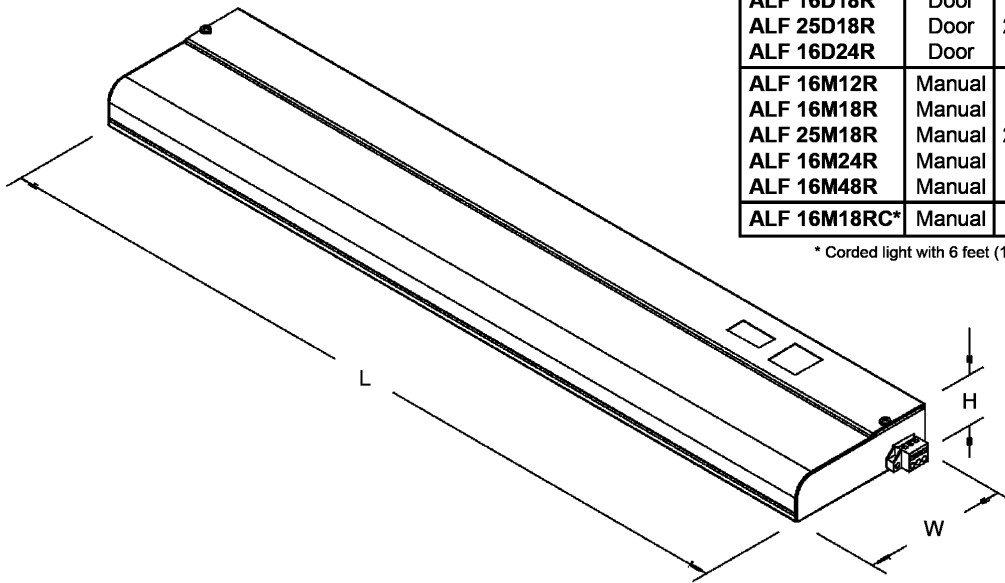

## Dimensional Informations

Catalog No.	Switch	Vac	Hz	Amps	Outlet	Dims. (LxWxH) mm
ALF 16D12R	Door	115	60	0.16	Yes	312.4 x 116.6 x 35.1
ALF 16D18R	Door	115	60	0.35	Yes	459.7 x 116.6 x 35.1
ALF 25D18R	Door	230	50	0.30	No	459.7 x 133.4 x 46.7
ALF 16D24R	Door	115	60	0.35	Yes	612.1 x 116.6 x 35.1
ALF 16M12R	Manual	115	60	0.16	Yes	312.4 x 116.6 x 35.1
ALF 16M18R	Manual	115	60	0.35	Yes	459.7 x 116.6 x 35.1
ALF 25M18R	Manual	230	50	0.30	No	459.7 x 133.4 x 46.7
ALF 16M24R	Manual	115	60	0.35	Yes	612.1 x 116.6 x 35.1
ALF 16M48R	Manual	115	60	0.65	Yes	1219.2 x 133.4 x 46.7
ALF 16M18RC*	Manual	115	60	0.35	Yes	459.7 x 116.6 x 35.1

\* Corded light with 6 feet (1.83m) power cord is listed to UL/cUL 153 standard.

Catalog No.	Description
PDL FBRKT	Mounting Bracket Kit