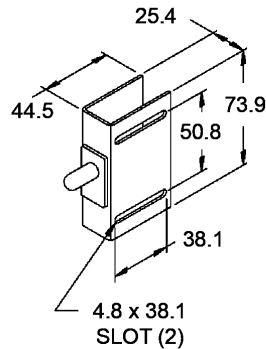

Door-Activated Switch

Catalog No.	Description
ALF FSWM	Manual Switch
ALF FSWD	Door-Activated Switch

Remote Switches for Fluorescent Light Package

Remote switches for ALF-Series light packages.