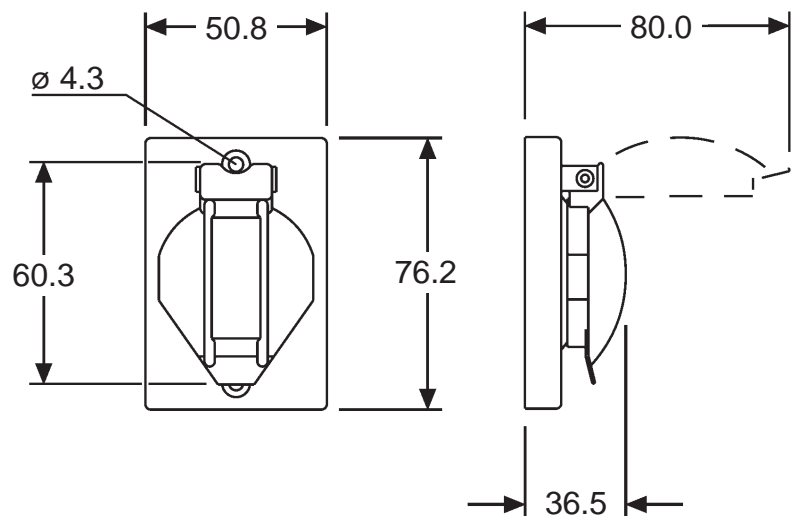

USA / Canada - Mini Wet Location Cover and Receptacle

Special Wet Location Cover

Mini Cover and Receptacle NEMA 5-15R

Product Features:

- For use when a convenience outlet is required in a small space
- State-of-the-art powder coat finish
- Self-closing lid assures weatherproof protection when the receptacle is not in use
- Gasket and two mounting screws included
- Dimensions (H 76.2 x W 50.8 x D 36.5)mm

Catalog No.	Description	VPE/Pack	EDP-No.
5185-0	Cover + Receptacle UL(UR) CSA 15A/125V AC, NEMA 5-15R	10 ea	106657

Gasket and two mounting screws included

To learn more about B-I-A please visit us at our
 WEB site: www.BiaGmbH.com