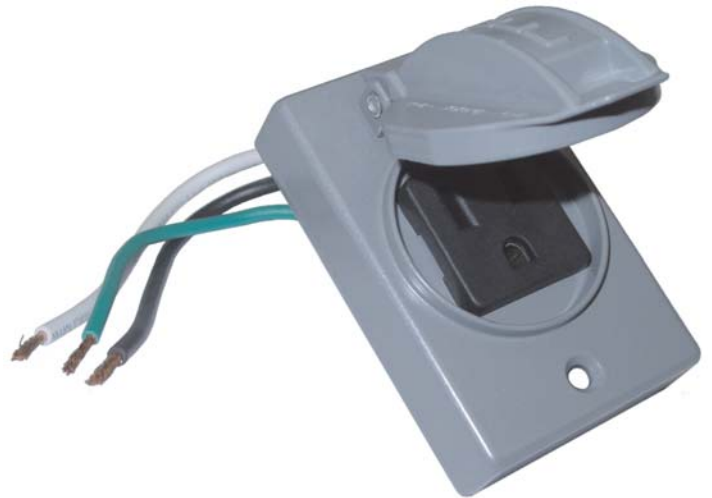

USA / Canada - Mini Wet Location Cover and Receptacle

Special Wet Location Cover

Mini Cover and Receptacle NEMA 5-15R

Product Features:

- For use when a convenience outlet is required in a small space
- State-of-the-art powder coat finish
- Self-closing lid assures weatherproof protection when the receptacle is not in use
- Gasket and two mounting screws included
- Dimensions (H 76.2 x W 50.8 x D 36.5)mm

Catalog No.	Description	VPE/Pack	EDP-No.
5185-0	Cover + Receptacle UL(UR) CSA 15A/125V AC, NEMA 5-15R	10 ea	106657

Gasket and two mounting screws included

To learn more about B-I-A please visit us at our
 WEB site: www.BiaGmbH.com