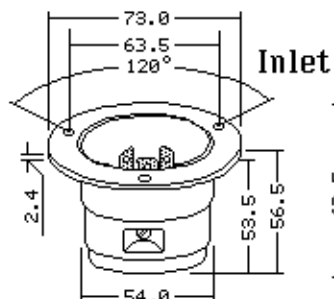

ANSI C73.102

2683

3Ø

Cord Clamp Range
Plug & Connector
9.8 - 21.8 mmNEMA
L12-30R

Flush Receptacle

UL CSA

Dimensions
= mm

Inlet

LOCKING
INDUSTRIAL

Outlet

480V AC-30A, 3-Pole 3-Wire

| Catalog Number | Beschreibung | Description | NEMA | UPE/Pack |
|----------------|-----------------|------------------|---------|----------|
| 2681 | Stecker | Plug | L12-30P | 30 |
| 2683 | Kupplung | Connector | L12-30R | 30 |
| 2686 | Einbausteckdose | Flanged Outlet | L12-30R | 10 |
| 2685 | Einbaustecker | Flanged Inlet | L12-30P | 10 |
| 2680 | Steckdose | Flush Receptacle | L12-30R | 30 |