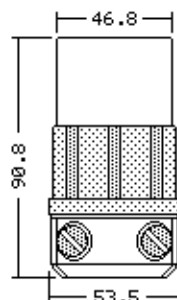

ANSI C73.102

2683

3Ø

Cord Clamp Range
Plug & Connector
9.8 - 21.8 mmNEMA
L12-30R

Flush Receptacle

UL CSA

Dimensions
= mm

Inlet

LOCKING
INDUSTRIAL

Outlet

480V AC-30A, 3-Pole 3-Wire

| Catalog Number | Beschreibung | Description | NEMA | UPE/Pack |
|----------------|-----------------|------------------|---------|----------|
| 2681 | Stecker | Plug | L12-30P | 30 |
| 2683 | Kupplung | Connector | L12-30R | 30 |
| 2686 | Einbausteckdose | Flanged Outlet | L12-30R | 10 |
| 2685 | Einbaustecker | Flanged Inlet | L12-30P | 10 |
| 2680 | Steckdose | Flush Receptacle | L12-30R | 30 |