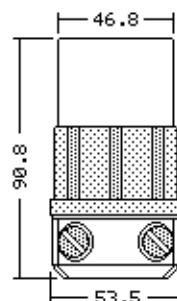

ANSI C73.102

2683

3Ø

Cord Clamp Range
Plug & Connector
9.8 - 21.8 mmNEMA
L12-30R

Flush Receptacle

UL CSA

Dimensions
= mm

Inlet

LOCKING
INDUSTRIAL

Outlet

480V AC-30A, 3-Pole 3-Wire

| Catalog Number | Beschreibung | Description | NEMA | UPE/Pack |
|----------------|-----------------|------------------|---------|----------|
| 2681 | Stecker | Plug | L12-30P | 30 |
| 2683 | Kupplung | Connector | L12-30R | 30 |
| 2686 | Einbausteckdose | Flanged Outlet | L12-30R | 10 |
| 2685 | Einbaustecker | Flanged Inlet | L12-30P | 10 |
| 2680 | Steckdose | Flush Receptacle | L12-30R | 30 |