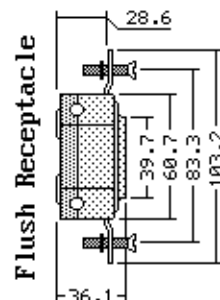

ANSI C73.102

2683

3Ø

Cord Clamp Range
Plug & Connector
9.8 - 21.8 mmNEMA
L12-30R

Flush Receptacle

UL CSA

Dimensions
= mm

Inlet

LOCKING
INDUSTRIAL

Outlet

480V AC-30A, 3-Pole 3-Wire

| Catalog Number | Beschreibung | Description | NEMA | UPE/Pack |
|----------------|-----------------|------------------|---------|----------|
| 2681 | Stecker | Plug | L12-30P | 30 |
| 2683 | Kupplung | Connector | L12-30R | 30 |
| 2686 | Einbausteckdose | Flanged Outlet | L12-30R | 10 |
| 2685 | Einbaustecker | Flanged Inlet | L12-30P | 10 |
| 2680 | Steckdose | Flush Receptacle | L12-30R | 30 |