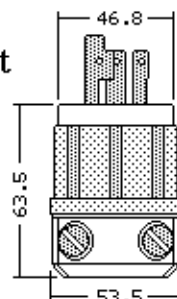

ANSI C73.102

2683

3Ø

Cord Clamp Range
Plug & Connector
9.8 - 21.8 mmNEMA
L12-30R

Flush Receptacle

UL CSA

Dimensions
= mm

Inlet

LOCKING
INDUSTRIAL

Outlet

480V AC-30A, 3-Pole 3-Wire

| Catalog Number | Beschreibung | Description | NEMA | UPE/Pack |
|----------------|-----------------|------------------|---------|----------|
| 2681 | Stecker | Plug | L12-30P | 30 |
| 2683 | Kupplung | Connector | L12-30R | 30 |
| 2686 | Einbausteckdose | Flanged Outlet | L12-30R | 10 |
| 2685 | Einbaustecker | Flanged Inlet | L12-30P | 10 |
| 2680 | Steckdose | Flush Receptacle | L12-30R | 30 |