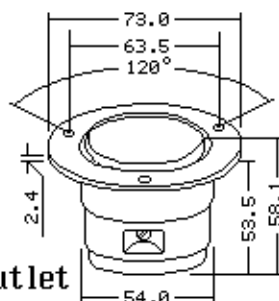

ANSI C73.102

2683

3Ø

Cord Clamp Range
Plug & Connector
9.8 - 21.8 mmNEMA
L12-30R

Flush Receptacle

UL CSA

Dimensions
= mm

Inlet

LOCKING
INDUSTRIAL

Outlet

480V AC-30A, 3-Pole 3-Wire

| Catalog Number | Beschreibung | Description | NEMA | UPE/Pack |
|----------------|-----------------|------------------|---------|----------|
| 2681 | Stecker | Plug | L12-30P | 30 |
| 2683 | Kupplung | Connector | L12-30R | 30 |
| 2686 | Einbausteckdose | Flanged Outlet | L12-30R | 10 |
| 2685 | Einbaustecker | Flanged Inlet | L12-30P | 10 |
| 2680 | Steckdose | Flush Receptacle | L12-30R | 30 |