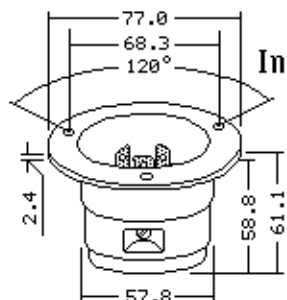

ANSI C73.89

2743

3Ø

Cord Clamp Range
Plug & Connector
15.1 - 29.2 mmNEMA
L17-30R

Flush Receptacle

UL CSA

Dimensions
= mm

Inlet

LOCKING
INDUSTRIAL

Outlet

600V AC-30A, 3-Pole 4-Wire Ground

Catalog Number	Beschreibung	Description	NEMA	UPE/Pack
2741■	Stecker	Plug	L17-30P	30
2743■	Kupplung	Connector	L17-30R	30
2746■	Einbausteckdose	Flanged Outlet	L17-30R	10
2745■	Einbaustecker	Flanged Inlet	L17-30P	10
2740■	Steckdose	Flush Receptacle	L17-30R	30
2740-IG	-isolierte Erde	-Insulated Ground	L17-30R	30