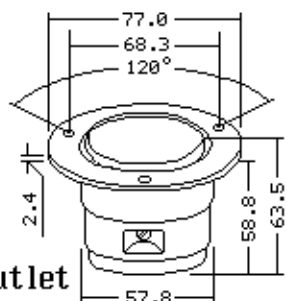

ANSI C73.89

2743

3Ø

Cord Clamp Range
Plug & Connector
15.1 - 29.2 mmNEMA
L17-30R

Flush Receptacle

UL CSA

Dimensions
= mm

Inlet

LOCKING
INDUSTRIAL

Outlet

600V AC-30A, 3-Pole 4-Wire Ground

Catalog Number	Beschreibung	Description	NEMA	UPE/Pack
2741■	Stecker	Plug	L17-30P	30
2743■	Kupplung	Connector	L17-30R	30
2746■	Einbausteckdose	Flanged Outlet	L17-30R	10
2745■	Einbaustecker	Flanged Inlet	L17-30P	10
2740■	Steckdose	Flush Receptacle	L17-30R	30
2740-IG	-isolierte Erde	-Insulated Ground	L17-30R	30