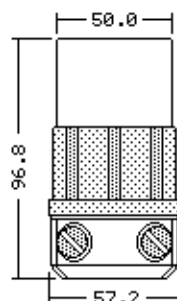

ANSI C73.89

2743

3Ø

Cord Clamp Range
Plug & Connector
15.1 - 29.2 mmNEMA
L17-30R

Flush Receptacle

UL CSA

Dimensions
= mm

Inlet

LOCKING
INDUSTRIAL

Outlet

600V AC-30A, 3-Pole 4-Wire Ground

Catalog Number	Beschreibung	Description	NEMA	UPE/Pack
2741■	Stecker	Plug	L17-30P	30
2743■	Kupplung	Connector	L17-30R	30
2746■	Einbausteckdose	Flanged Outlet	L17-30R	10
2745■	Einbaustecker	Flanged Inlet	L17-30P	10
2740■	Steckdose	Flush Receptacle	L17-30R	30
2740-IG	-isolierte Erde	-Insulated Ground	L17-30R	30