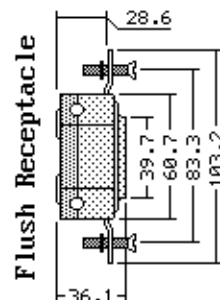

ANSI C73.89

2743

3Ø

Cord Clamp Range
Plug & Connector
15.1 - 29.2 mmNEMA
L17-30R

Flush Receptacle

UL CSA

Dimensions
= mm

Inlet

LOCKING
INDUSTRIAL

Outlet

600V AC-30A, 3-Pole 4-Wire Ground

Catalog Number	Beschreibung	Description	NEMA	UPE/Pack
2741■	Stecker	Plug	L17-30P	30
2743■	Kupplung	Connector	L17-30R	30
2746■	Einbausteckdose	Flanged Outlet	L17-30R	10
2745■	Einbaustecker	Flanged Inlet	L17-30P	10
2740■	Steckdose	Flush Receptacle	L17-30R	30
2740-IG	-isolierte Erde	-Insulated Ground	L17-30R	30