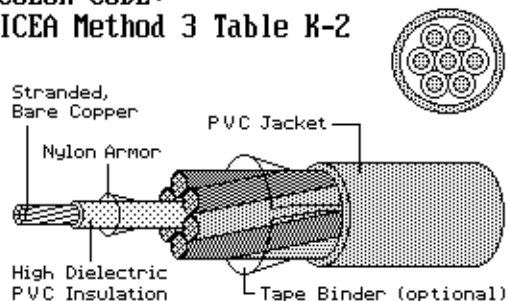

COLOR CODE:

ICEA Method 3 Table K-2

Expect Colors and numbers are printed on solid base colors.

TYPE TC CONTROL CABLE

BLK = Black	schwarz
RED = Red	rot
BLU = Blue	blau
ORN = Orange	orange
YEL = Yellow	gelb
BRN = Brown	braun