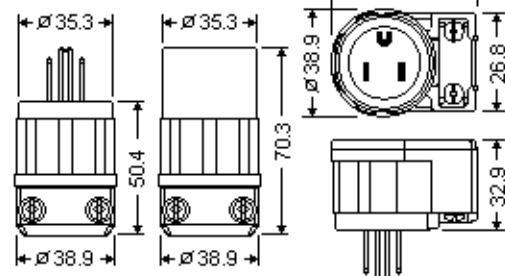

Dimensions = mm

Feuchtraumkappen / Boots:
for Plugs: for Connectors:#6017 Black #6018 Black
#6017 Yellow #6018 Yellow

Nylon Body

Used with Cable Rated
ST 10/3 to SVT 18/3

UL CSA

Dimensions
= mm

Kabel Ø / Cord Dia 6.2 - 17.8mm

6017, 6017-Y

6018, 6018-Y

INDUSTRIAL SPECIFICATION GRADE

Stecker und Kupplungen, farbiges
Nylon Gehäuse, weißer Nylon
Körper, 2polig + Erde, korrosions-
beständig, IndustrieausführungPlugs and Connectors, Colored Nylon
Cover, White Nylon Base, Corrosion
Resistant, 2-Pole 3-Wire Grounding

Catalog No.	NEMA	Vac	Amp	ANSI	Beschreibung/Description	Color	UPE/Pack
52CM-66C	5-15P	125	15	C73.11	Stecker / Plug	Yellow	50
53CM-66C	5-20P	125	20	C73.12	Stecker / Plug	Yellow	50
56CM-66C	6-15P	250	15	C73.20	Stecker / Plug	Yellow	50
54CM-66C	6-20P	250	20	C73.51	Stecker / Plug	Yellow	50
52CM-69C	5-15R	125	15	C73.11	Kupplung / Connector	Yellow	50
53CM-69C	5-20R	125	20	C73.12	Kupplung / Connector	Yellow	50
56CM-69C	6-15R	250	15	C73.20	Kupplung / Connector	Yellow	50
54CM-69C	6-20R	250	20	C73.51	Kupplung / Connector	Yellow	50