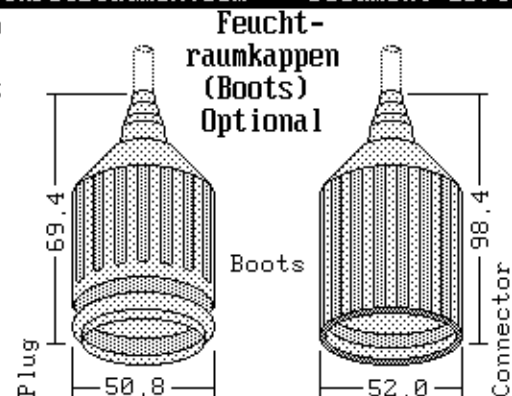

Dimensions = mm

Feuchtraumkappen / Boots:
for Plugs: for Connectors:#6017 Black #6018 Black
#6017 Yellow #6018 Yellow

Nylon Body

Used with Cable Rated
ST 10/3 to SVT 18/3

UL CSA

Dimensions
= mm

Kabel Ø / Cord Dia 6.2 - 17.8mm

6017, 6017-Y

6018, 6018-Y

INDUSTRIAL SPECIFICATION GRADE

Stecker und Kupplungen, farbiges
Nylon Gehäuse, weißer Nylon
Körper, 2polig + Erde, korrosions-
beständig, IndustrieausführungPlugs and Connectors, Colored Nylon
Cover, White Nylon Base, Corrosion
Resistant, 2-Pole 3-Wire Grounding

Catalog No.	NEMA	Vac	Amp	ANSI	Beschreibung/Description	Color	UPE/Pack
52CM-66C	5-15P	125	15	C73.11	Stecker / Plug	Yellow	50
53CM-66C	5-20P	125	20	C73.12	Stecker / Plug	Yellow	50
56CM-66C	6-15P	250	15	C73.20	Stecker / Plug	Yellow	50
54CM-66C	6-20P	250	20	C73.51	Stecker / Plug	Yellow	50
52CM-69C	5-15R	125	15	C73.11	Kupplung / Connector	Yellow	50
53CM-69C	5-20R	125	20	C73.12	Kupplung / Connector	Yellow	50
56CM-69C	6-15R	250	15	C73.20	Kupplung / Connector	Yellow	50
54CM-69C	6-20R	250	20	C73.51	Kupplung / Connector	Yellow	50