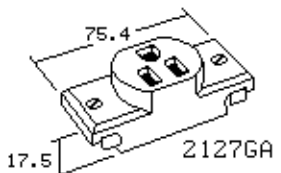

UL CSA

Dimensions
= mm

Einbausteckdosen für Aufputz-
Metall-Kabelkanal und Spezial-
montage geeignet

2-Pole 3-Wire Grounding

Receptacles for Use With Surface Metal
Raceway and Special Mounting

Catalog Number	Vac	Amp	NEMA	Beschreibung/Description	Color	UPE/Pack
2127GA	125	15	5-15R	General Purpose, Phenolic	Black	50
2127GT	125	20	5-20R	General Purpose, Phenolic	Black	50
2127GB	250	15	6-15R	General Purpose, Phenolic	Black	50
IG2127GA	125	15	5-15R	Isolated Ground, Plastic	Orange	20
IG2127GT	125	20	5-20R	Isolated Ground, Plastic	Orange	20