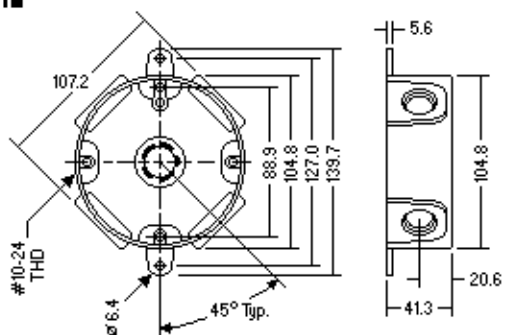

UL 514A CSA

Dimensions
= mm

Applications: For use in branch circuit wiring in wet, damp, or dry locations. Designed for use as a weatherproof junction box, and may be used with round cluster covers and round lampholder combinations. Extension adapters are used to increase box capacity and allow the installer to add "take-offs" to new boxes/devices.

Product Features:

- Rugged die cast aluminum construction
- Reinforced connector outlets
- State-of-the-art powder coat finish
- Cast-in mounting lugs provide fast, secure installation
- Includes multi-lingual instructions each package
- Boxes: Includes four closure plugs, installed ground screw
- Adapters: Includes installation hardware, closure plugs, gasket
- Covers: Includes installation hardware, gasket
- UL Listed - Standard 514A and CSA Certified - C22.2 No. 18

**4" (1 1/2" DEEP)
ROUND SPLICE BOXES, EXTENSION
ADAPTER AND COVER, DIE CAST
ALUMINUM**

101.6mm (Einbautiefe 38.1mm)
Verteilerdosen, Erweiterungs-
adapter und Deckel, Aluminiumguß

Catalog No.	Color	Beschreibung / Description	UPE/Pack
5361-0■	Gray	4" Round Splice Box, 5 Threaded 1/2" Outlets	16
5372-0■	Gray	4" Round Splice Box, 5 Threaded 3/4" Outlets	16
5363-0■	Gray	4" Round Extension Adapter, 4 Threaded 1/2" Outlets	16
5374-0■	Gray	4" Round Cover (used with 4" Round Splice Boxes)	30