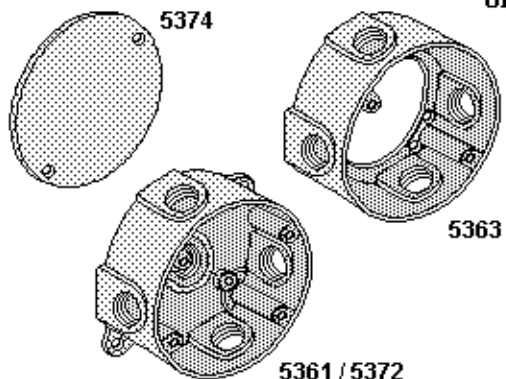

UL 514A CSA

Dimensions
= mm

Applications: For use in branch circuit wiring in wet, damp, or dry locations. Designed for use as a weatherproof junction box, and may be used with round cluster covers and round lampholder combinations. Extension adapters are used to increase box capacity and allow the installer to add "take-offs" to new boxes/devices.

Product Features:

- Rugged die cast aluminum construction
- Reinforced connector outlets
- State-of-the-art powder coat finish
- Cast-in mounting lugs provide fast, secure installation
- Includes multi-lingual instructions each package
- Boxes: Includes four closure plugs, installed ground screw
- Adapters: Includes installation hardware, closure plugs, gasket
- Covers: Includes installation hardware, gasket
- UL Listed - Standard 514A and CSA Certified - C22.2 No. 18

**4" (1 1/2" DEEP)
ROUND SPLICE BOXES, EXTENSION
ADAPTER AND COVER, DIE CAST
ALUMINUM**

101.6mm (Einbautiefe 38.1mm)
Verteilerdosen, Erweiterungs-
adapter und Deckel, Aluminiumguß

Catalog No.	Color	Beschreibung / Description	UPE/Pack
5361-0■	Gray	4" Round Splice Box, 5 Threaded 1/2" Outlets	16
5372-0■	Gray	4" Round Splice Box, 5 Threaded 3/4" Outlets	16
5363-0■	Gray	4" Round Extension Adapter, 4 Threaded 1/2" Outlets	16
5374-0■	Gray	4" Round Cover (used with 4" Round Splice Boxes)	30