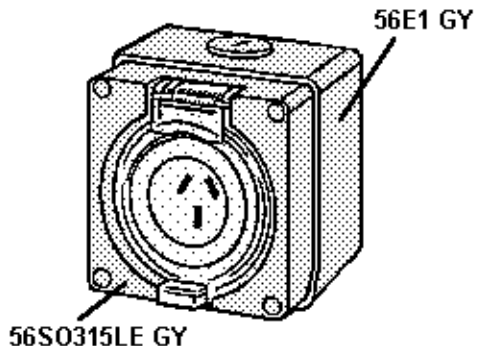

LE = Less Enclosure

AUSTRALIAN
STANDARD

Feuchtraum-Steckdosen, Aufputz,
grau, Kunststoff, Klappdeckel
durchsichtig und selbstschließend

Seal Splashproof Socket Outlets,
Surface Mount, Plastic, Gray,
Clear Self-Closing Lid

Catalog No.	Beschreibung / Description	Wght/ea	UPE/Pack	EDP No
56S0315 GY	Surface Socket Outlet IP66, 15A 250Vac, 3 Flat Pins, 2-Pole 3-Wire Grounding	404g	10	116484
56S0310LE GY	Surface Socket, 10A 250Vac, COVER ONLY!	175g	10	113151
56S0315LE GY	Surface Socket, 15A 250Vac, COVER ONLY!	172g	10	106187
56E1 GY	Surface Box (101x101x63)mm, BOX ONLY!	230g	10	106236
56ES1 GY	Surface Box (101x101x38)mm, BOX ONLY!	178g	10	111684
56P310	Plug, 10A-250Vac, IP66, for CableØ 7.0mm	250g	10	106443
56P315	Plug, 15A-250Vac, IP66, for CableØ 8.5mm	250g	10	106444