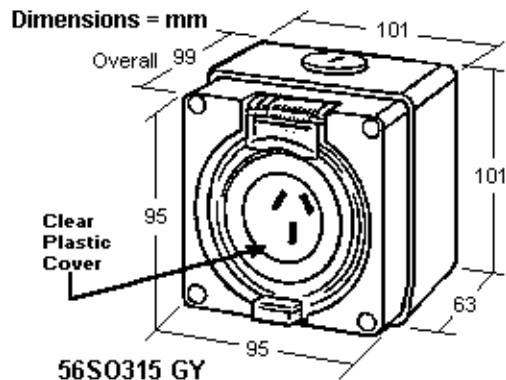

LE = Less Enclosure

AUSTRALIAN
STANDARD

Feuchtraum-Steckdosen, Aufputz,
grau, Kunststoff, Klappdeckel
durchsichtig und selbstschließend

Seal Splashproof Socket Outlets,
Surface Mount, Plastic, Gray,
Clear Self-Closing Lid

Catalog No.	Beschreibung / Description	Wght/ea	UPE/Pack	EDP No
56S0315 GY	Surface Socket Outlet IP66, 15A 250Vac, 3 Flat Pins, 2-Pole 3-Wire Grounding	404g	10	116484
56S0310LE GY	Surface Socket, 10A 250Vac, COVER ONLY!	175g	10	113151
56S0315LE GY	Surface Socket, 15A 250Vac, COVER ONLY!	172g	10	106187
56E1 GY	Surface Box (101x101x63)mm, BOX ONLY!	230g	10	106236
56ES1 GY	Surface Box (101x101x38)mm, BOX ONLY!	178g	10	111684
56P310	Plug, 10A-250Vac, IP66, for CableØ 7.0mm	250g	10	106443
56P315	Plug, 15A-250Vac, IP66, for CableØ 8.5mm	250g	10	106444