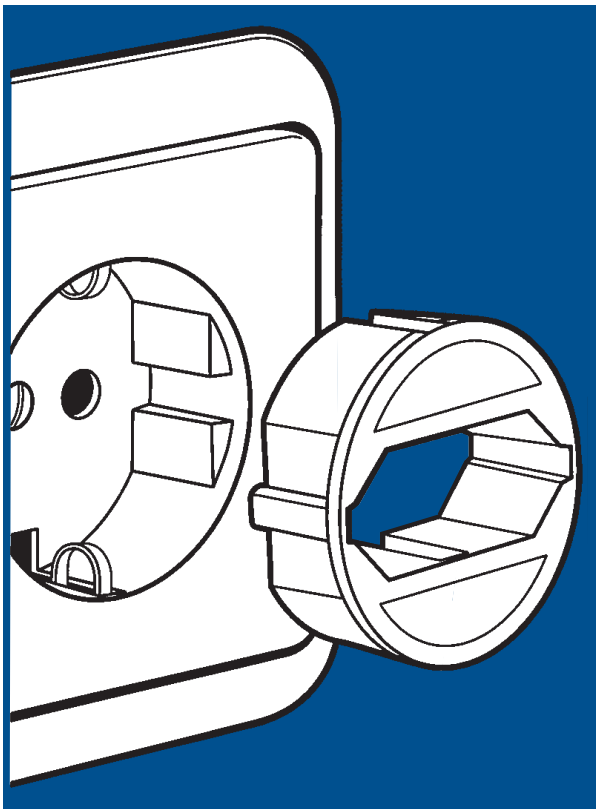

EURO Plugfix

Holds wall plug-in devices securely in place of the socket outlet

Designed for best support with

- Battery Charging Equipment
- Supply Mains Apparatus
- Europlugs

Suitable for German SCHUKO, France / Belgium Reversed Earth Pin, South and East European 2-Pin Sockets.

Catalog No.	Color	Wght/ea	VPE/Packed
NLBK	Black	4 g	1000
NLWH	White	4 g	1000

Germany
SCHUKO Socket

France / Belgium
Reversed Earth Pin

South and East
Europe 2-Pin

EURO Plugs

Wall Plug-In
Power Sources

Battery Chargers