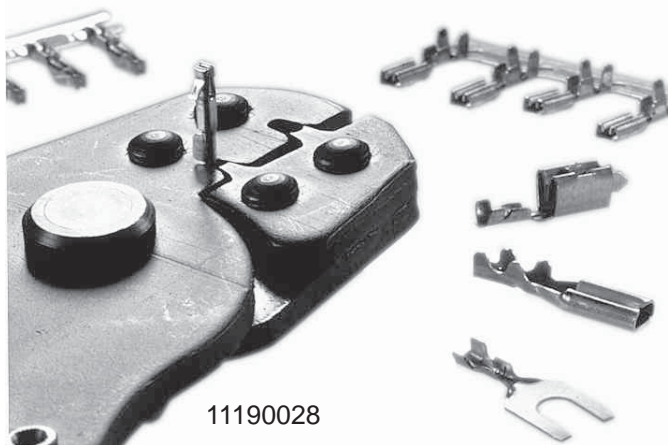

Germany – TAE Accessories

TAE telephone plugs, connectors, and cords for individual self-mounting cordsets

TAE-F and TAE-N coded cord plugs

TAE-F and TAE-N coded cord connectors

TAE crimping tool

TAE cords 2, 4, and 6 conductors

11190028

11500305

11500307

11007000

Document	Catalog No.	Description	VPE/Pack	U/M	EDP-No.
Telephone / Modular Cords					
	11007029	2 conductor flat cord, 150 m spool, Black jacket	1 x 150m	ea	121095
	11007087	4 conductor flat cord, 20 m spool, Black jacket	1 x 20m	ea	121094
	11007000	4 conductor flat cord, 100 m spool, Black jacket	1 x 100m	ea	102586
	11007001	4 conductor flat cord, 100 m spool, Grey jacket	1 x 100m	ea	102587
	11263170	4 conductor flat cord, 150 m spool, Black jacket	1 x 150m	ea	121096
	11263171	4 conductor flat cord, 150 m spool, White jacket	1 x 150m	ea	121097
	11007088	6 conductor flat cord, 20 m spool, Black jacket	1 x 20m	ea	121098
	11007002	6 conductor flat cord, 100 m spool, Black jacket	1 x 100m	ea	102588
	11007003	6 conductor flat cord, 100 m spool, Grey jacket	1 x 100m	ea	102589
	11263172	6 conductor flat cord, 150 m spool, Black jacket	1 x 150m	ea	121099

1947 2027

TAE Telephone Cord Plugs

11500304	6 position, 4 conductor TAE cord mounting plug, F coded	100/25	ea	121100
11500305	6 position, 4 conductor TAE cord mounting plug, N coded	100/25	ea	121101
1544141	6 position, 6 conductor TAE cord mounting plug, F coded	100/25	ea	120772
1544142	6 position, 6 conductor TAE cord mounting plug, N coded	100/25	ea	120773

TAE Crimping Tool

11190028	TAE crimping tool, blue handle, for use on connections: Plugs TAE-N and TAE-F coding, AS4 plugs, MSV plugs, SV contacts, and electrical contacts up to 1.5 mm ² diameter	5/1	ea	121104
----------	---	-----	----	--------