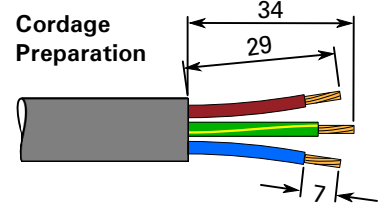

Brazil - Rewireable Straight Plugs 20A, 2P + E, NBR 14136

Rewireable Mains Line Plugs

Used in Country:

Brazil

Specifications:

- **Ratings:** 20 Amp, 250 Volt AC
- **Compliant with Standards:**
ABNT NBR 14136 (based on IEC 60906-1)
- **Standard Colors:** Black, Light Gray
Further colors available, depending on quantity.
- **Pins Diameter:** 20A Ø 4.8mm
- **Rewireable, for Supply Line:** H05VV-F
3G1.0 mm², 1.5 mm² and 2.5 mm²

2143-BK

Catalog No.	Color	Description	Weight/ea	VPE / Packed	EDP No.
1730-LG	Light Gray	Standard Plug, 2P + E, 20A/250V AC, NBR 14136	28 g (net)	750/25 ea	125876
2143-BK	Black	Standard Plug, 2P + E, 20A/250V AC, NBR 14136	28 g (net)	750/25 ea	125762

Inside View

Cordage max.
Ø 11 mm

Pins View

Dimensions in mm