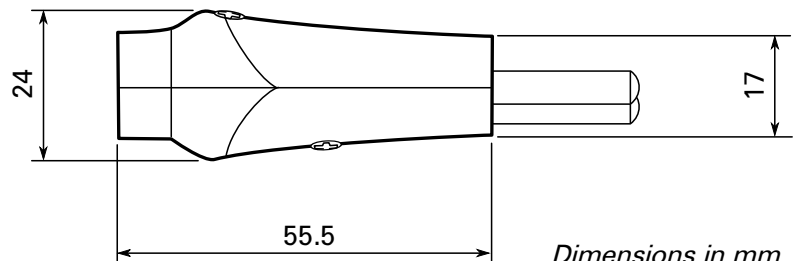

Brazil - Rewireable Straight Plugs 20A, 2P + E, NBR 14136

Rewireable Mains Line Plugs

Used in Country:

Brazil

Specifications:

- **Ratings:** 20 Amp, 250 Volt AC
- **Compliant with Standards:**
ABNT NBR 14136 (based on IEC 60906-1)
- **Standard Colors:** Black, Light Gray
Further colors available, depending on quantity.
- **Pins Diameter:** 20A Ø 4.8mm
- **Rewireable, for Supply Line:** H05VV-F
3G1.0 mm², 1.5 mm² and 2.5 mm²

2143-BK

Catalog No.	Color	Description	Weight/ea	VPE / Packed	EDP No.
1730-LG	Light Gray	Standard Plug, 2P + E, 20A/250V AC, NBR 14136	28 g (net)	750/25 ea	125876
2143-BK	Black	Standard Plug, 2P + E, 20A/250V AC, NBR 14136	28 g (net)	750/25 ea	125762

Inside View

Cordage max.
Ø 11 mm

Pins View

Dimensions in mm