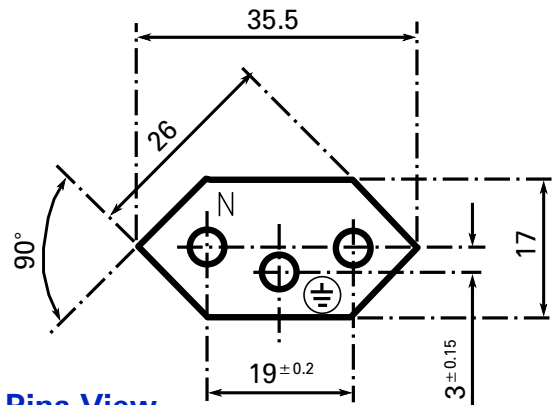

Brazil - Rewireable Straight Plugs 20A, 2P + E, NBR 14136

Rewireable Mains Line Plugs

Used in Country:

Brazil

Specifications:

- **Ratings:** 20 Amp, 250 Volt AC
- **Compliant with Standards:**
ABNT NBR 14136 (based on IEC 60906-1)
- **Standard Colors:** Black, Light Gray
Further colors available, depending on quantity.
- **Pins Diameter:** 20A Ø 4.8mm
- **Rewireable, for Supply Line:** H05VV-F
3G1.0 mm², 1.5 mm² and 2.5 mm²

2143-BK

Catalog No.	Color	Description	Weight/ea	VPE / Packed	EDP No.
1730-LG	Light Gray	Standard Plug, 2P + E, 20A/250V AC, NBR 14136	28 g (net)	750/25 ea	125876
2143-BK	Black	Standard Plug, 2P + E, 20A/250V AC, NBR 14136	28 g (net)	750/25 ea	125762

Inside View

Cordage max.
Ø 11 mm

Pins View

Dimensions in mm