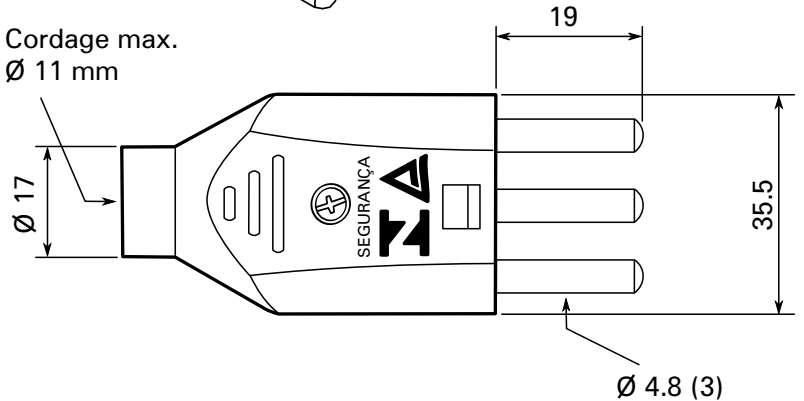

Brazil - Rewireable Straight Plugs 20A, 2P + E, NBR 14136

Rewireable Mains Line Plugs

Used in Country:

Brazil

Specifications:

- **Ratings:** 20 Amp, 250 Volt AC
- **Compliant with Standards:**
ABNT NBR 14136 (based on IEC 60906-1)
- **Standard Colors:** Black, Light Gray
Further colors available, depending on quantity.
- **Pins Diameter:** 20A Ø 4.8mm
- **Rewireable, for Supply Line:** H05VV-F
3G1.0 mm², 1.5 mm² and 2.5 mm²

2143-BK

Catalog No.	Color	Description	Weight/ea	VPE / Packed	EDP No.
1730-LG	Light Gray	Standard Plug, 2P + E, 20A/250V AC, NBR 14136	28 g (net)	750/25 ea	125876
2143-BK	Black	Standard Plug, 2P + E, 20A/250V AC, NBR 14136	28 g (net)	750/25 ea	125762

Inside View

Cordage max.
Ø 11 mm

Pins View

Dimensions in mm