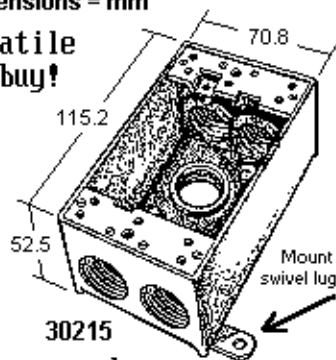

U.S.A. Canada

Made in USA

30203

Dimensions = mm
The most versatile
box you can buy!

30215

Nominal
Dimensions:
2.75" x 4.5"
x 2.0" Deep
Inches !!!

Mount box, using
swivel lugs if applicable.

2 close-up plugs
supplied with each box.

Royal Mountie Single Gang Boxes
Suitable For Wet Locations

- ◆ Heavy duty die cast aluminum, 2.4mm (0.094") thick, with grey backed aluminum finish.
- ◆ For use in all indoor and outdoor damp or wet locations, with all standard FS (four screw), outlet, lampholder or splice box covers.
- ◆ UL listed 883C and CSA certified LR 63660.
- ◆ Complies with Federal Specification WC-586C.

CUBIC CAPACITY: 3 outlet boxes (e.g. 30203) 19 cubic inches
all other boxes 18 cubic inches.

Catalog No.	Description	Wght/ea	UPE/Pack	EDP-No
30203	3 outlet box (1/2"), 1 each end, 1 in back	216g	25	113198
30215	5 outlet box (1/2"), 2 each end, 1 in back	224g	25	113197
93121 G	blank plate strap mtg #302 stainless steel	74g	150/15	113203