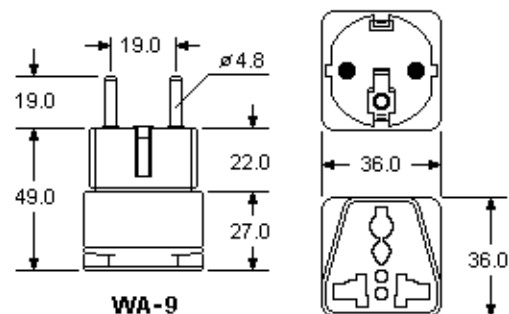

WA-9

Dimensions = mm

WA-9

Universal Travel Adapter -  
Link up the whole world.

Catalog No.	Description	Wght/ea	UPE/Pack	EDP-No
WA-9	Adapter Germany/France, 10/16A 250V AC	48g	1000	112740

Please see document number 9502 for complete line of WA-Series Adapters.