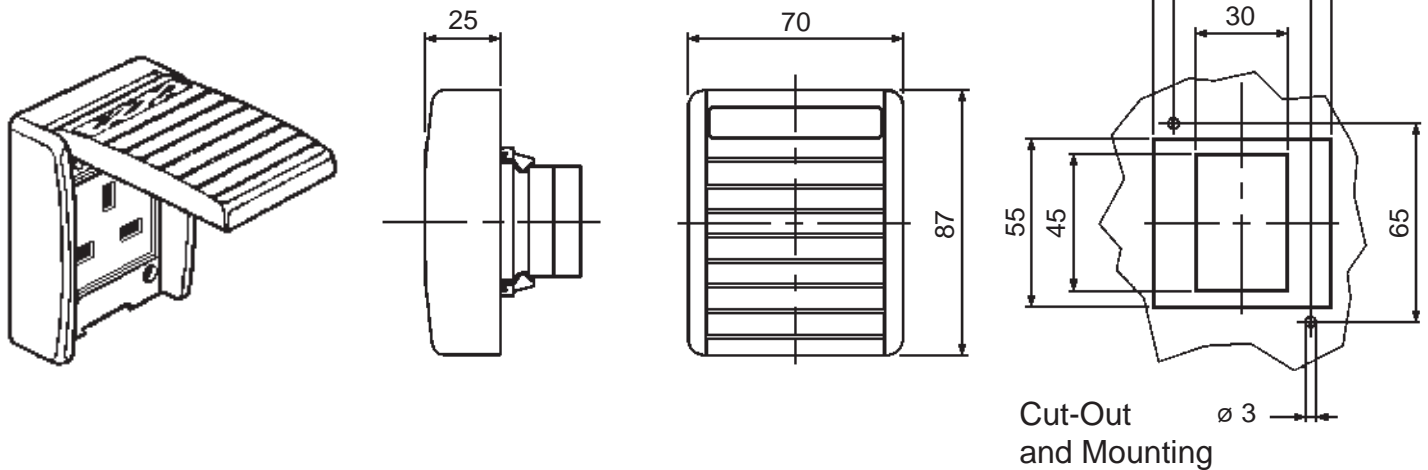

United Kingdom

Seal Splashproof Socket Outlet Catalog No. 4080

Panel Flush Mounting, RAL 7035 Gray Thermoplastic, Self-Closing Lid, Supplied with Gasket, IEC 60309, IP44 Protection (reduced to IP20 when lid is open)

Feuchtraum-Steckdose, Frontplatten-Einbaumontage, Kunststoff, grau, Klappdeckel selbstschließend, Dichtung wird mitgeliefert

BSI
United Kingdom

Catalog No.	Description	Weight/ea	VPE/Pack	EDP-No.
4080 GRY	2P+E 13A 250Vac British Standard BS 1363	94 g	100/10	106185