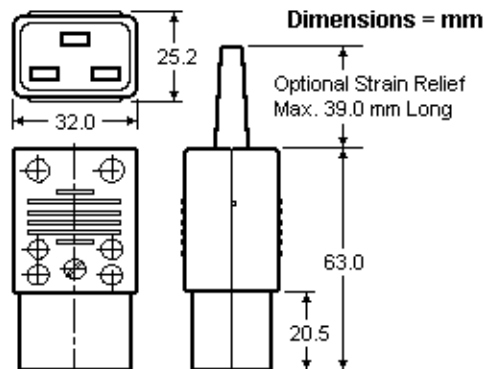

104U BK

Screw
Terminals

Rewirable Cord Connector
for Cordage up to 14/3 AWG,
Class I Equipment,
2-Pole 3-Wire Grounding

Gerätesteckdose für Leitungsmontage
für Leitungstypen bis 3x AWG 14,
Schutzklasse I, 2-polig + Erde

Please Order Optional
PVC Strain Relief Separately
(Dimensions available upon Request)

UL Standard 817
CSA Standard 22.2

Ratings: 21 Amp. 250 Volt AC

Recommended Strain Relief: HN14-43

Empfohlene Knickschutztülle: HN14-43

Catalog Number	Color RAL	Description	Wght/ea	UPE/Pack	EDP-No
104U-AAA0-A-B1	Black 9005	Appliance Cord Connector	33g	100	117555
104U-AAA0-B-B1	Grey 7001	Appliance Cord Connector	33g	100	117556
HN14-41A	Black	Strain Relief (Ø 8mm max.)	3g	100	102963
HN14-41B	Grey	Strain Relief (Ø 8mm max.)	3g	100	102964
HN14-43A	Black	Strain Relief (Ø10mm max.)	3g	100	102965
HN14-43B	Grey	Strain Relief (Ø10mm max.)	3g	100	102966