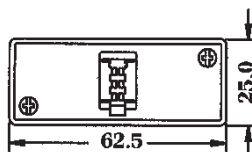

Plug to modular jack & US TAE jack.

GMP-MJ2

TAE PULG WITH DUAL US JACK

Plug to 2 US modular jacks.

GMP-J3/MJ

TAE PLUG WITH TRIPLEX TAE JACK & US JACK

Plug to 3 TAE jacks & US modular jack.

GMP-J4