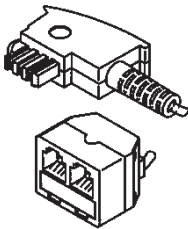

GMAD-J

ADO S4 PLUG WITH TAE JACK

ADO S4 telephone plug to TAE jack, S8 plug available.

GMP-402-MP

GMP TO US PLUG WITH 2M CORD

GMP-404-MP (4C 4M)
GMP-406-MP (4C 6M)
GMP-410-MP (4C 10M)

GMP-402-MJ2

GMP TO DUAL US JACK WITH 2M CORD