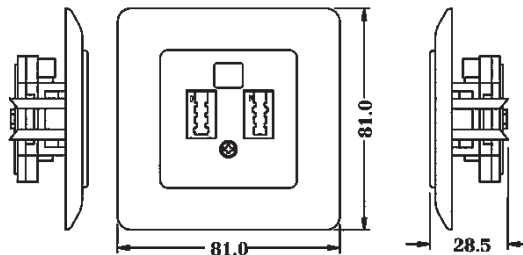

GMWJ2

TAE DUAL UP WALL JACK

6F & 6N types are available.