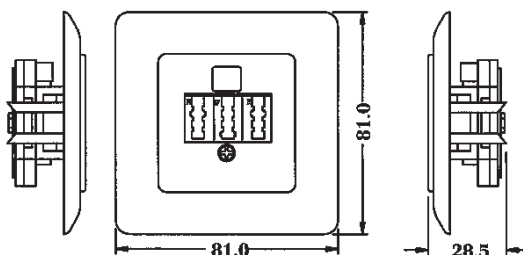

GMWJ3

TAE TRIPLEX UP WALL JACK

6F & 6N types are available.