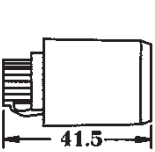

Plug to modular jack & US TAE jack.

GMP-MJ2

TAE PULG WITH DUAL US JACK

Plug to 2 US modular jacks.

GMP-J3/MJ

TAE PLUG WITH TRIPLEX TAE JACK & US JACK

Plug to 3 TAE jacks & US modular jack.

GMP-J4