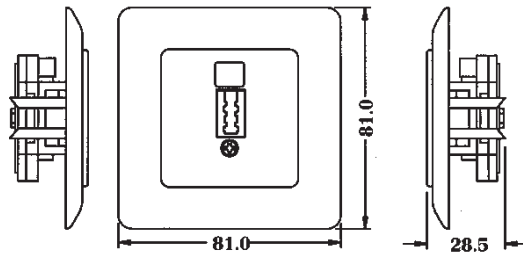

TAE PLUG WITH FOUR TAE JACK

Plug to 4 TAE jacks.

GMJ3-MJ/L

TRIPLEX TAE JACK WITH US JACK

3TAE jacks to US modular jack, and use with line cord.

GMWJ

TAE UP WALL JACK

6F & 6N types are available.