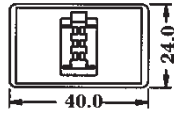

GMP-J2

TAE PLUG WITH DUAL TAE JACK

Male plug to 2 jacks.