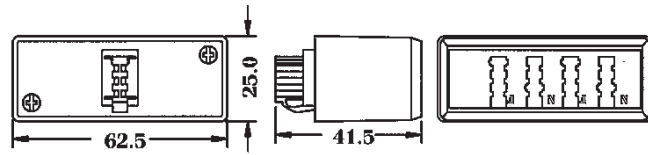

Plug to modular jack & US TAE jack.

GMP-MJ2

TAE PULG WITH DUAL US JACK

Plug to 2 US modular jacks.

GMP-J3/MJ

TAE PLUG WITH TRIPLEX TAE JACK & US JACK

Plug to 3 TAE jacks & US modular jack.

GMP-J4

TAE PLUG WITH FOUR TAE JACK

Plug to 4 TAE jacks.

GMJ3-MJ/L

TRIPLEX TAE JACK WITH US JACK

3TAE jacks to US modular jack, and use with line cord.

GMWJ

TAE UP WALL JACK

6F & 6N types are available.