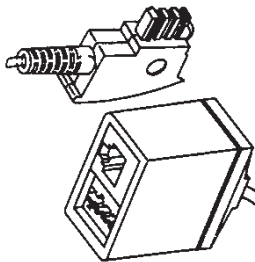

GMP-402-GMJ/MJ

GMP TO GMJ-MJ WITH 2M CORD

GMP-404-GMJ/MJ (4C 4M)
GMP-410-GMJ/MJ (4C 10M)