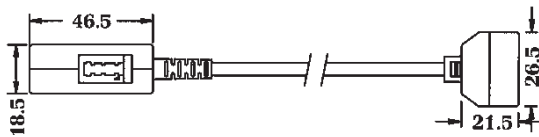

GMPJ-402-MJ2 GMPJ TO DUAL US JACK WITH 2M CORD

GMPJ-404-MJ2 (4C 4M)
GMPJ-406-MJ2 (4C 6M)
GMPJ-410-MJ2 (4C 10M)