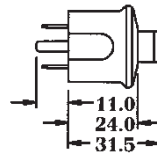

GMAD-J

ADO S4 PLUG WITH TAE JACK

ADO S4 telephone plug to TAE jack, S8 plug available.