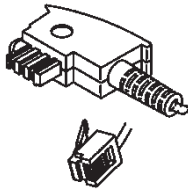

GMAD-J

ADO S4 PLUG WITH TAE JACK

ADO S4 telephone plug to TAE jack, S8 plug available.

GMP-402-MP

GMP TO US PLUG WITH 2M CORD

GMP-404-MP (4C 4M)
GMP-406-MP (4C 6M)
GMP-410-MP (4C 10M)

GMP-402-MJ2

GMP TO DUAL US JACK WITH 2M CORD