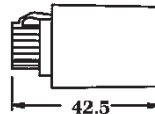

GMP-J2

TAE PLUG WITH DUAL TAE JACK

Male plug to 2 jacks.