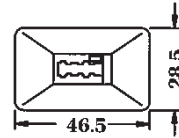

GMAD-J

ADO S4 PLUG WITH TAE JACK

ADO S4 telephone plug to TAE jack, S8 plug available.