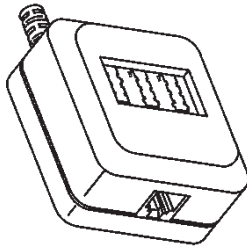

GMJ-J TAE JACK IN LINE COUPLER		Female jack to female jack.
		
GMPJ TAE PLUG/JACK ADAPTER		Convert TAE jack to TAE plug.
		
GMPJ-L TAE PULG/JACK ADAPTER		Use with line cord.
		
GMPJ-MJ TAE ADAPTER WITH US JACK		Plug & jack to US modular jack.
		
GMPJ-MJ/L TAE ADAPTER WITH US JACK		Plug & jack to US modular jack, and use with line cord.
		

Plug to modular jack & US TAE jack.

GMP-MJ2

TAE PULG WITH DUAL US JACK

Plug to 2 US modular jacks.

GMP-J3/MJ

TAE PLUG WITH TRIPLEX TAE JACK & US JACK

Plug to 3 TAE jacks & US modular jack.

GMP-J4

TAE PLUG WITH FOUR TAE JACK

Plug to 4 TAE jacks.

GMJ3-MJ/L

TRIPLEX TAE JACK WITH US JACK

3TAE jacks to US modular jack, and use with line cord.

GMWJ

TAE UP WALL JACK

6F & 6N types are available.