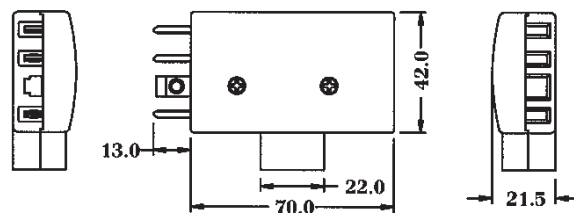

AUPJ-L

AU PLUG/JACK ADAPTER

Use with line cord.
Convert a single outlet jack into a plug/jack adapter.

AUPJ-MJ

AU ADAPTER WITH US JACK