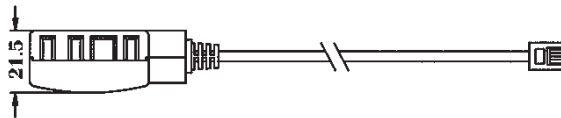

AUPJ-402-MP

AUPJ TO US PLUG WITH 2M CORD

AUPJ-404-MP (4C 4M)
AUPJ-406-MP (4C 6M)
AUPJ-410-MP (4C 10M)