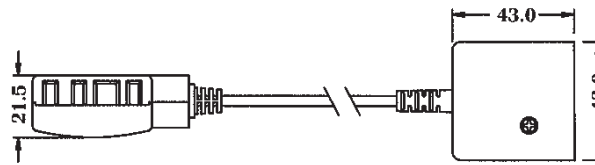

AUP TO US PLUG WITH 2M CORD

AUP-404-MP (4C 4M)
AUP-406-MP (4C 6M)
AUP-410-MP (4C 10M)

AUP-402-MJ2

AUP TO DUAL US JACK WITH 2M CORD

AUP-404-MJ2 (4C 4M)
AUP-406-MJ2 (4C 6M)
AUP-410-MJ2 (4C 10M)

AUPJ-402-AUJ

AUPJ TO AUJ WITH 2M CORD

AUPJ-404-AUJ (4C 4M)
AUPJ-406-AUJ (4C 6M)
AUPJ-410-AUJ (4C 10M)

AUPJ-402-MP

AUPJ TO US PLUG WITH 2M CORD

AUPJ-404-MP (4C 4M)
AUPJ-406-MP (4C 6M)
AUPJ-410-MP (4C 10M)

AUPJ-402-MJ

AUPJ TO US JACK WITH 2M CORD