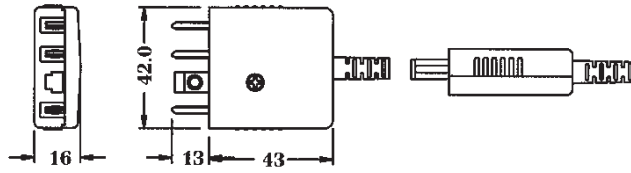

AUP-L

AU TELEPHONE PLUG

Use with line cord.

AUJ-L

AU TELEPHONE JACK

Use with line cord.

AUP-MJ

AU PLUG WITH US JACK

Male plug to US modular jack.

AUPJ-L

AU PLUG/JACK ADAPTER

Use with line cord.
Convert a single outlet jack into a plug/jack adapter.

AUPJ-MJ

AU ADAPTER WITH US JACK

Plug & jack to US modular jack.

AUP-402-MP

AUP TO US PLUG WITH 2M CORD

AUP-404-MP (4C 4M)
AUP-406-MP (4C 6M)
AUP-410-MP (4C 10M)

AUP-402-MJ2

AUP TO DUAL US JACK WITH 2M CORD

AUP-404-MJ2 (4C 4M)
AUP-406-MJ2 (4C 6M)
AUP-410-MJ2 (4C 10M)

AUPJ-402-AUJ

AUPJ TO AUJ WITH 2M CORD

AUPJ-404-AUJ (4C 4M)
AUPJ-406-AUJ (4C 6M)
AUPJ-410-AUJ (4C 10M)

AUPJ-402-MP

AUPJ TO US PLUG WITH 2M CORD

AUPJ-404-MP (4C 4M)
AUPJ-406-MP (4C 6M)
AUPJ-410-MP (4C 10M)

AUPJ-402-MJ

AUPJ TO US JACK WITH 2M CORD