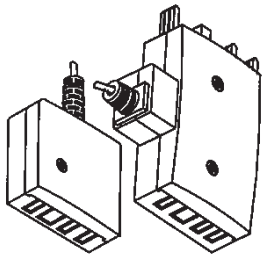

Male plug to US modular jack.

AUPJ-L

AU PLUG/JACK ADAPTER

Use with line cord.
Convert a single outlet jack into a plug/jack adapter.

AUPJ-MJ

AU ADAPTER WITH US JACK

Plug & jack to US modular jack.

AUP-402-MP

AUP TO US PLUG WITH 2M CORD

AUP-404-MP (4C 4M)
AUP-406-MP (4C 6M)
AUP-410-MP (4C 10M)

AUP-402-MJ2

AUP TO DUAL US JACK WITH 2M CORD

AUP-404-MJ2 (4C 4M)
AUP-406-MJ2 (4C 6M)
AUP-410-MJ2 (4C 10M)

AUPJ-402-AUJ

AUPJ TO AUJ WITH 2M CORD

AUPJ-404-AUJ (4C 4M)
AUPJ-406-AUJ (4C 6M)
AUPJ-410-AUJ (4C 10M)

AUPJ-402-MP

AUPJ TO US PLUG WITH 2M CORD

AUPJ-404-MP (4C 4M)
AUPJ-406-MP (4C 6M)
AUPJ-410-MP (4C 10M)

AUPJ-402-MJ

AUPJ TO US JACK WITH 2M CORD