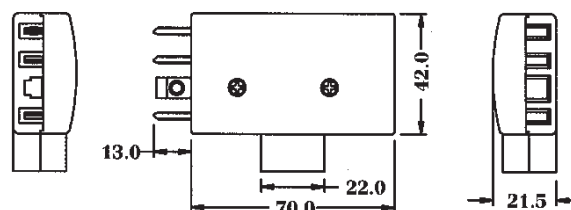

Male plug to US modular jack.

AUPJ-L

AU PLUG/JACK ADAPTER

Use with line cord.
Convert a single outlet jack into a plug/jack adapter.

AUPJ-MJ

AU ADAPTER WITH US JACK

Plug & jack to US modular jack.

AUP-402-MP

AUP TO US PLUG WITH 2M CORD

AUP-404-MP (4C 4M)
AUP-406-MP (4C 6M)
AUP-410-MP (4C 10M)

AUP-402-MJ2

AUP TO DUAL US JACK WITH 2M CORD

AUP-404-MJ2 (4C 4M)
AUP-406-MJ2 (4C 6M)
AUP-410-MJ2 (4C 10M)

AUPJ-402-AUJ

AUPJ TO AUJ WITH 2M CORD