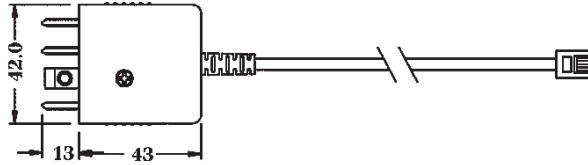

Male plug to US modular jack.

AUPJ-L

AU PLUG/JACK ADAPTER

Use with line cord.
Convert a single outlet jack into a plug/jack adapter.

AUPJ-MJ

AU ADAPTER WITH US JACK

Plug & jack to US modular jack.

AUP-402-MP

AUP TO US PLUG WITH 2M CORD

AUP-404-MP (4C 4M)
AUP-406-MP (4C 6M)
AUP-410-MP (4C 10M)

AUP-402-MJ2

AUP TO DUAL US JACK WITH 2M CORD

AUP-404-MJ2 (4C 4M)
AUP-406-MJ2 (4C 6M)
AUP-410-MJ2 (4C 10M)

AUPJ-402-AUJ

AUPJ TO AUJ WITH 2M CORD