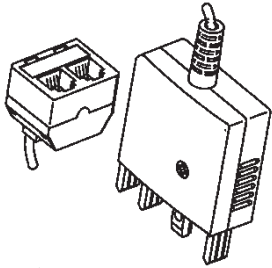

Male plug to US modular jack.

AUPJ-L

AU PLUG/JACK ADAPTER

Use with line cord.
Convert a single outlet jack into a plug/jack adapter.

AUPJ-MJ

AU ADAPTER WITH US JACK

Plug & jack to US modular jack.

AUP-402-MP

AUP TO US PLUG WITH 2M CORD

AUP-404-MP (4C 4M)
AUP-406-MP (4C 6M)
AUP-410-MP (4C 10M)

AUP-402-MJ2

AUP TO DUAL US JACK WITH 2M CORD

AUP-404-MJ2 (4C 4M)
AUP-406-MJ2 (4C 6M)
AUP-410-MJ2 (4C 10M)

AUPJ-402-AUJ

AUPJ TO AUJ WITH 2M CORD