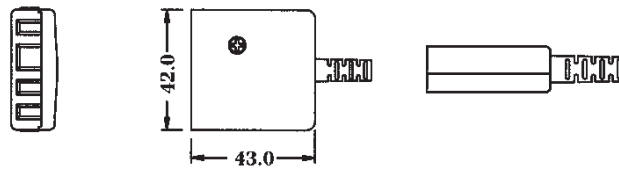

AUP-L

AU TELEPHONE PLUG

Use with line cord.

AUJ-L

AU TELEPHONE JACK

Use with line cord.

AUP-MJ

AU PLUG WITH US JACK

Male plug to US modular jack.

AUPJ-L

AU PLUG/JACK ADAPTER

Use with line cord.
Convert a single outlet jack into a plug/jack adapter.

AUPJ-MJ

AU ADAPTER WITH US JACK

Plug & jack to US modular jack.

AUP-402-MP

AUP TO US PLUG WITH 2M CORD

AUP-404-MP (4C 4M)
AUP-406-MP (4C 6M)
AUP-410-MP (4C 10M)

AUP-402-MJ2

AUP TO DUAL US JACK WITH 2M CORD

AUP-404-MJ2 (4C 4M)
AUP-406-MJ2 (4C 6M)
AUP-410-MJ2 (4C 10M)

AUPJ-402-AUJ

AUPJ TO AUJ WITH 2M CORD