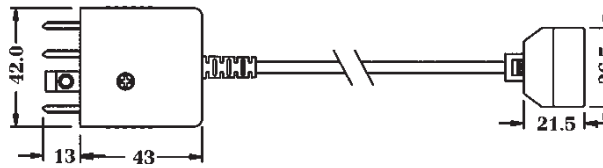

Male plug to US modular jack.

AUPJ-L

AU PLUG/JACK ADAPTER

Use with line cord.
Convert a single outlet jack into a plug/jack adapter.

AUPJ-MJ

AU ADAPTER WITH US JACK

Plug & jack to US modular jack.

AUP-402-MP

AUP TO US PLUG WITH 2M CORD

AUP-404-MP (4C 4M)
AUP-406-MP (4C 6M)
AUP-410-MP (4C 10M)

AUP-402-MJ2

AUP TO DUAL US JACK WITH 2M CORD

AUP-404-MJ2 (4C 4M)
AUP-406-MJ2 (4C 6M)
AUP-410-MJ2 (4C 10M)

AUPJ-402-AUJ

AUPJ TO AUJ WITH 2M CORD