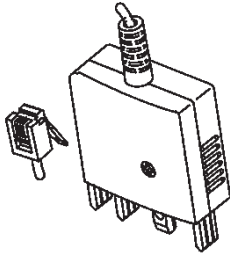

Male plug to US modular jack.

AUPJ-L

AU PLUG/JACK ADAPTER

Use with line cord.
Convert a single outlet jack into a plug/jack adapter.

AUPJ-MJ

AU ADAPTER WITH US JACK

Plug & jack to US modular jack.

AUP-402-MP

AUP TO US PLUG WITH 2M CORD

AUP-404-MP (4C 4M)
AUP-406-MP (4C 6M)
AUP-410-MP (4C 10M)

AUP-402-MJ2

AUP TO DUAL US JACK WITH 2M CORD

AUP-404-MJ2 (4C 4M)
AUP-406-MJ2 (4C 6M)
AUP-410-MJ2 (4C 10M)

AUPJ-402-AUJ

AUPJ TO AUJ WITH 2M CORD