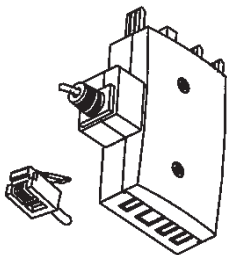

Male plug to US modular jack.

AUPJ-L

AU PLUG/JACK ADAPTER

Use with line cord.
Convert a single outlet jack into a plug/jack adapter.

AUPJ-MJ

AU ADAPTER WITH US JACK

Plug & jack to US modular jack.

AUP-402-MP

AUP TO US PLUG WITH 2M CORD

AUP-404-MP (4C 4M)
AUP-406-MP (4C 6M)
AUP-410-MP (4C 10M)

AUP-402-MJ2

AUP TO DUAL US JACK WITH 2M CORD

AUP-404-MJ2 (4C 4M)
AUP-406-MJ2 (4C 6M)
AUP-410-MJ2 (4C 10M)

AUPJ-402-AUJ

AUPJ TO AUJ WITH 2M CORD

AUPJ-404-AUJ (4C 4M)
AUPJ-406-AUJ (4C 6M)
AUPJ-410-AUJ (4C 10M)

AUPJ-402-MP

AUPJ TO US PLUG WITH 2M CORD

AUPJ-404-MP (4C 4M)
AUPJ-406-MP (4C 6M)
AUPJ-410-MP (4C 10M)

AUPJ-402-MJ

AUPJ TO US JACK WITH 2M CORD