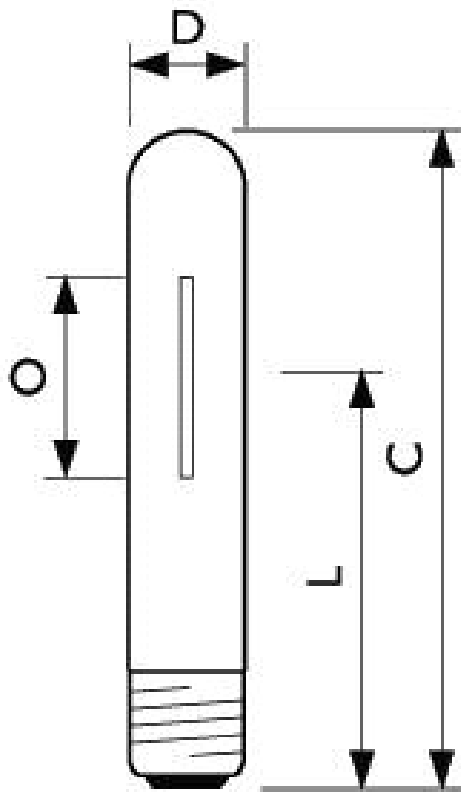

SON-T Pro 400W E E40 SLV

General

Product data

Order code	179845 15
Full product code	871150017984515
Full product name	SON-T Pro 400W E E40 SLV
Order product name	SON-T Pro 400W E E40 SLV/12
Packing type	1 Sleeve
Pieces per pack	1
Packing configuration	12
Packs per outerbox	12
Bar code on pack - EAN1	8711500179845
Bar code on intermediate packing - EAN2	-
Bar code on outerbox - EAN3	8711500182890
Logistic code(s) - 12NC	9281 445 09203 9281 445 09222 9281 445 09230
ILCOS code	ST-400-H/E-E40
Net weight per piece	0.175 (KG)
Successor order code	-
Rated Lamp Wattage[W]	400W
System Description	E [External Ignitor]
Cap-Base	E40
Bulb	T46[T 46mm]
Bulb Finish	Clear
Burning Position	any[Any/Universal]
Name Extension	Standard
Colour Rendering Index[Ra8]	25
Colour Temperature[K]	2000
Lamp Luminous Flux EM[Lm]	48000

Dimensions

Product dimensions

Characteristic	Value
Overall Length C	282 mm
Diameter D	46 mm
Light Center Length L	175 mm
Arc Length O	87 mm

To learn more about B-I-A please visit us at our
 WEB site: www.BiaGmbH.com