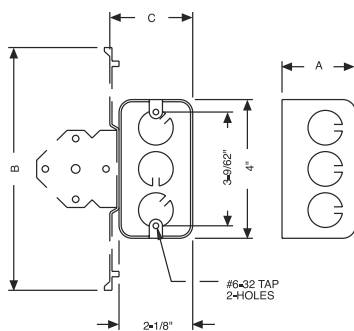

650, 8650

655

660, 8660

611

663, 8663

662

661

ORDERING INFORMATION - DIMENSIONS

4" x 2" HANDY BOXES - 1-1/2" DEEP - WELDED WITH CONDUIT KO'S - 11.5 CUBIC INCHES						
CATALOG NUMBER	DESCRIPTION BRACKET & SETBACK	KNOCKOUTS			STD. PKG.	UPC BAR CODE
		SIDES	ENDS	BOTTOM		
650	—	6-1/2"	2-1/2"	3-1/2"	50	—
8650	—	6-1/2"	2-1/2"	3-1/2"	50	—
655	B brkt., 1/4"	3-1/2"	2-1/2"	3-1/2"	50	—

4" x 2" HANDY BOXES - 1-7/8" DEEP - DRAWN WITH CONDUIT KO'S - 13.0 CUBIC INCHES						
CATALOG NUMBER	DESCRIPTION BRACKET & SETBACK	KNOCKOUTS			STD. PKG.	UPC BAR CODE
		SIDES	ENDS	BOTTOM		
660	—	6-1/2"	2-1/2"	3-1/2"	50	—
8660	—	6-1/2"	2-1/2"	3-1/2"	50	—
611	Ground screw incl.	6-1/2"	2-1/2"	3-1/2"	50	—
663	—	4-3/4"	2-3/4"	2-3/4"	50	—
8663	—	4-3/4"	2-3/4"	2-3/4"	50	—
662	TS brkt., 1/2"	3-1/2"	2-1/2"	3-1/2"	50	—
661	A brkt., 5/8"	3-1/2"	2-1/2"	3-1/2"	50	—

STEEL HANDY BOXES

DIMENSIONS			
CATALOG NUMBER	A	B	C
650, 8650	1-1/2"	—	—
655	1-1/2"	—	—
660, 8660	1-7/8"	—	—
611	1-7/8"	—	—
663, 8663	1-7/8"	—	—
662	1-7/8"	7"	2-3/8"
661	1-7/8"	6-7/16"	2-11/32"