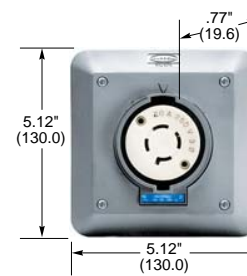

Note: Cord clamp range .35"-1.15" (9-29).

NEMA L14-20P
20A 125/250V
UL/CSA
2 (1) HP

NEMA L15-20P
20A 3Ø 250V AC
UL/CSA
3 HP

NEMA L16-20P
20A 3Ø 480V AC
UL/CSA
5 HP

HBL2420SR2

Insulgrip Flanged Inlets

Description	Catalog Numbers		
Nylon casing, back wired.	HBL2415	HBL2425	HBL2435