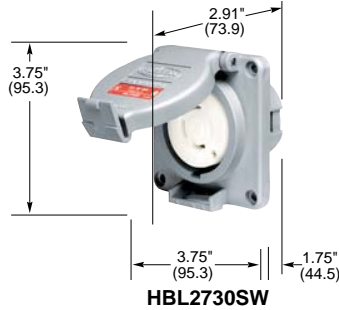

### 3 Pole, 4 Wire Grounding

30 Ampere, 3Ø 480 and 3Ø 600 Volts AC

### Watertight Safety-Shroud TWIST-LOCK® System

UL Listed, CSA Certified to Type 4, 4X, & 12

**IP66**  
SUITABILITY

NEMA L16-30R  
30A 3Ø 480V AC  
UL/CSA  
10 HP

NEMA L17-30R  
30A 3Ø 600V AC  
UL/CSA