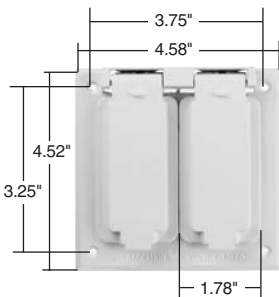

Weatherproof Cast Weatherproof Covers

Features

- Broad line of two gang covers for switches, receptacles, GFCIs and power outlets.
- High quality, made in U.S.A.
- Baked-on electrostatic, polyester, powder paint for superior scratch and corrosion resistance.
- Heavy-duty die-cast zinc.
- Stainless steel springs.
- All covers have 2 self-closing lids.
- Covers comply with 2002 NEC Section 406.8(A) and 406.8(B)(2).

Two Gang Cover

Two Gang Cover
4 Screw Mounting

Catalog Number	Description	Color	3rd Party Compliance
Two Gang			
CA82-G CA82-BR CA82-W	2 Duplex Receptacles	Gray Bronze White	•
CA72-G	2 Single Receptacles	Gray	•
CA78-G	1 Single/1 Duplex 4 Screw Mounting	Gray	•
CA726-G	1 Single/1 Decorator 4 Screw Mounting	Gray	•
CA262-G	2 Decorator 4 Screw Mounting	Gray	•
CA268-G CA268-BR CA268-W	1 Decorator/1 Duplex 4 Screw Mounting	Gray Bronze White	•
CA17-G	1 Toggle/1 Single 4 Screw Mounting	Gray	•
CA18-G	1 Toggle/1 Duplex 4 Screw Mounting	Gray	•
CA126-GRY	1 Toggle/1 Decorator 4 Screw Mounting	Gray	•
CA2-G CA2-BR CA2-W	2 Toggles 4 Screw Mounting	Gray Bronze White	•
CA2-GS	2 Toggles with 2 15A 120VAC Single Pole Toggle Switches Included 4 Screw Mounting	Gray	•