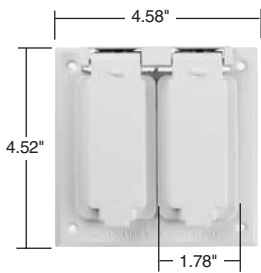

Weatherproof Cast Weatherproof Covers

Features

- Broad line of two gang covers for switches, receptacles, GFCIs and power outlets.
- High quality, made in U.S.A.
- Baked-on electrostatic, polyester, powder paint for superior scratch and corrosion resistance.
- Heavy-duty die-cast zinc.
- Stainless steel springs.
- All covers have 2 self-closing lids.
- Covers comply with 2002 NEC Section 406.8(A) and 406.8(B)(2).

Two Gang Cover

Two Gang Cover
4 Screw Mounting

Catalog Number	Description	Color	3rd Party Compliance
Two Gang			
CA82-G CA82-BR CA82-W	2 Duplex Receptacles	Gray Bronze White	•
CA72-G	2 Single Receptacles	Gray	•
CA78-G	1 Single/1 Duplex 4 Screw Mounting	Gray	•
CA726-G	1 Single/1 Decorator 4 Screw Mounting	Gray	•
CA262-G	2 Decorator 4 Screw Mounting	Gray	•
CA268-G CA268-BR CA268-W	1 Decorator/1 Duplex 4 Screw Mounting	Gray Bronze White	•
CA17-G	1 Toggle/1 Single 4 Screw Mounting	Gray	•
CA18-G	1 Toggle/1 Duplex 4 Screw Mounting	Gray	•
CA126-GRY	1 Toggle/1 Decorator 4 Screw Mounting	Gray	•
CA2-G CA2-BR CA2-W	2 Toggles 4 Screw Mounting	Gray Bronze White	•
CA2-GS	2 Toggles with 2 15A 120VAC Single Pole Toggle Switches Included 4 Screw Mounting	Gray	•