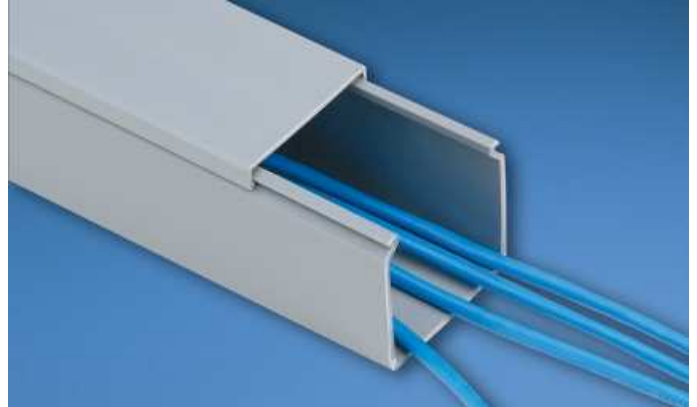

USA / Canada / Europe - Type FS – Solid Wall Raceway

SPECIFICATIONS

- Solid wall design fully encloses cables providing maximum protection and aesthetics
- Made of rigid PVC, 6 feet in length (1.83m)
- UL Recognized continuous use temperature: 50°C (122°F)
- UL94 Flammability Rating of V-0
- CSA Certified, CE Mark
- Supplied without mounting holes on standard