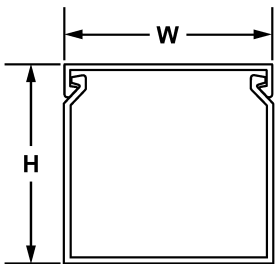

USA / Canada / Europe - Type FS – Solid Wall Raceway

SPECIFICATIONS

- Solid wall design fully encloses cables providing maximum protection and aesthetics
- Made of rigid PVC, 6 feet in length (1.83m)
- UL Recognized continuous use temperature: 50°C (122°F)
- UL94 Flammability Rating of V-0
- CSA Certified, CE Mark
- Supplied without mounting holes on standard