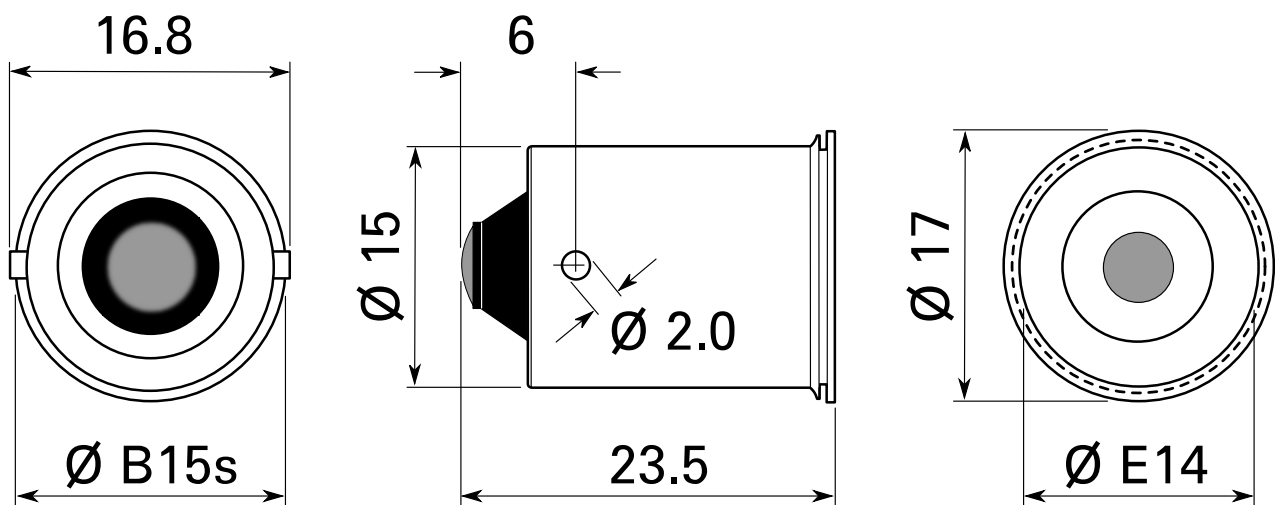

B15s

E14

Catalog No. 61514

Lamp socket adaptor from B15s to E14

Adaptor style is subject to change.

Dimensions in mm

Technical Data are Subject to Change without Notice. Dimensions in mm.