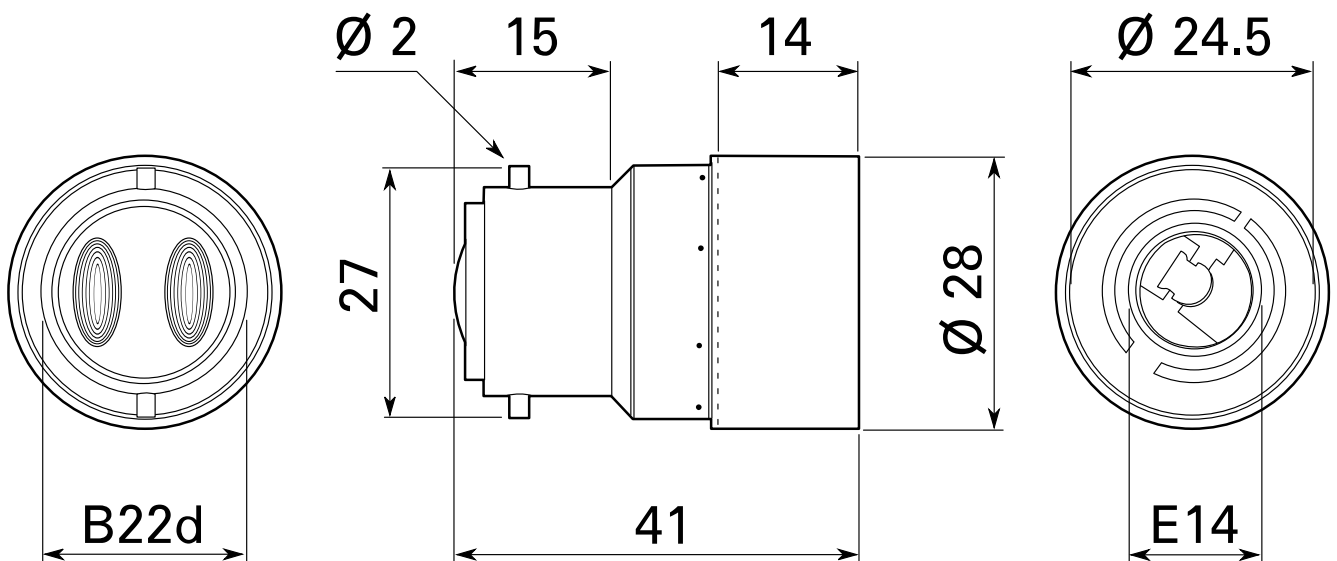

Catalog No. 62214W

Lamp socket adaptor from B22d to E14

Adaptor style is subject to change.

Dimensions in mm

Technical Data are Subject to Change without Notice. Dimensions in mm.