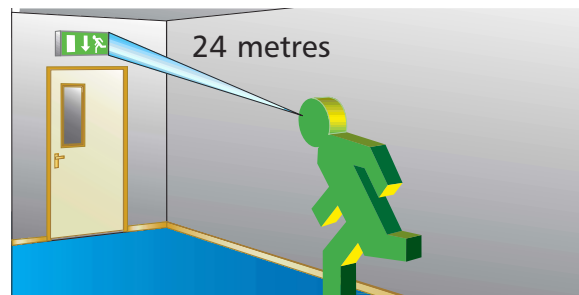

LAMP OPTIONS

- 8W T5 fluorescent, 3500°K - G5 cap

MATERIALS

- Body - steel, powder coated in Permawhite finish
- Legend panel - screen printed clear acrylic
- Batteries - sealed nickel cadmium

INSTALLATION NOTES

- Suitable for wall mounting
- Direct screw fix, cable entry on rear
- Legend panel (ordered separately), retained by screw on bottom panel
- Supplied complete with 1 x 8W lamp

DIMENSIONS

L (mm)	W (mm)	D (mm)
307	142	85

OPTIONS

- Maintained and non-maintained, 3 hour duration
- Choice of legend panels

SPECIFICATION

To specify state: Compact, self contained emergency exit sign luminaire, with screen printed legend panels, retained by screw fixed base panel, as JSB Legendlite range, part no. _____

MAXIMUM VIEWING DISTANCE

CATALOGUE NUMBERS

System Mode	Cat. No.	Weight (kg)
Legendlite luminaire - order legend panel separately		
Non-maintained	LE8/3/230-240	1.75
Maintained	LE8/3M/230-240	2.00

Description	Pictogram	Cat. No.	Weight (kg)
Legend panel			
Down arrow		LEAD	0.10
Left or right arrow		LEAL/R	0.10