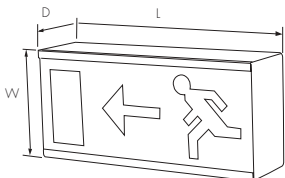

INSTALLATION NOTES

- Suitable for wall mounting
- Direct screw fix, cable entry on rear
- Legend panel (ordered separately), retained by screw on bottom panel
- Supplied complete with 1 x 8W lamp

DIMENSIONS