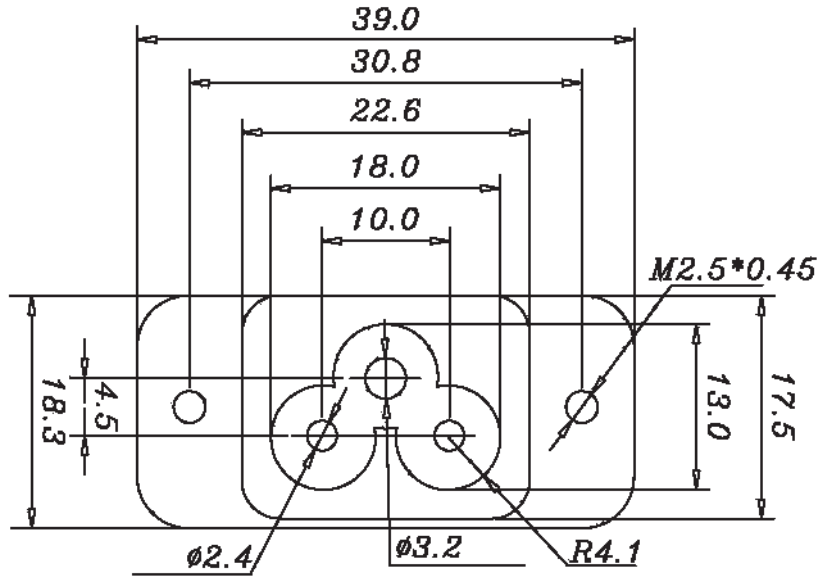

Europe / USA / Canada
Appliance Inlet

Specifications

Rating: 2.5A 250V AC
 Insulation Resistance: >100MΩ at 500V DC
 Dielectric Strength: AC 2000V 1 Minute

Equipment Class I
 IEC 60320-1 / EN 60320-1 / VDE 0625-1