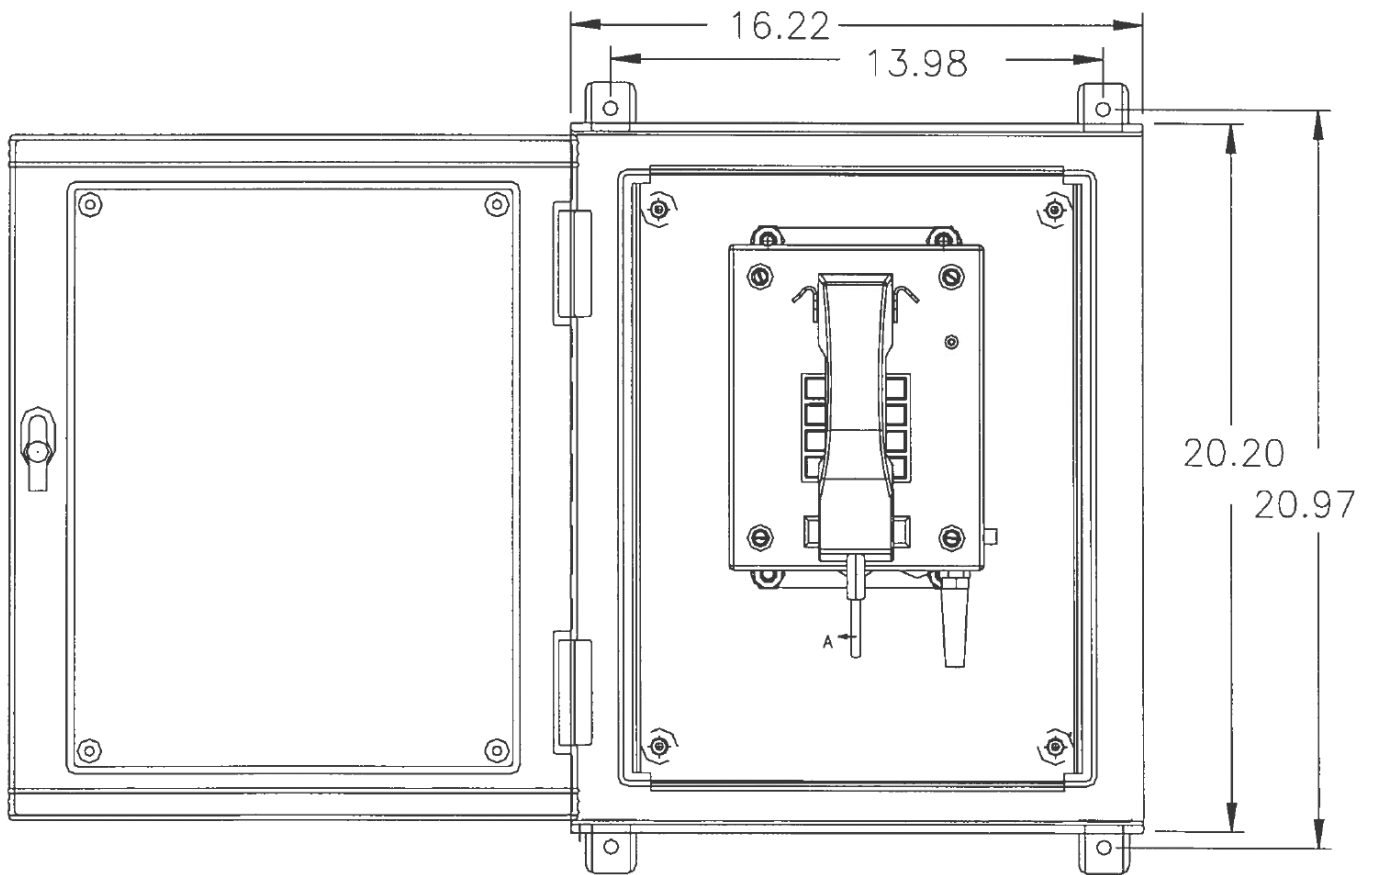

**ECHO E2 NEMA 4X Box Detail Assembly**

*(all dimensions in inch)*

### 8601170A ASSY.PARTS LIST

ITEM NO.	QTY.	PART NO.	DESCRIPTION
1	1	170321A	BOX,4X, FIBERGLASS CABINET DIV2
2	1	8601301A	BACK PLATE ECHO,4X
3	1	8601125A-XX	FINAL ASSY. DIV2 (SEE REF ASSY.DRAWING FOR B.O.M)
4	4	700A311A-10	SCREW MACHINE HEX HD 1/4-20
5	4	7074A067	LOCKWASHER,SPLIT 1/4" SCR
6	4	7059A020	NUT,MACH,SCR,HEX,Dd1. CHAMFER,1/4-20
7	1	170326A	CABINETPADLOCK KIT
8	1	81461803A	ECHO DIV2 NAME PLATE
9	1	81461823A	DIV1 & DIV2 WARNING LABEL
10	2	1612302-XX	ECHO SHIPPING LABEL
11	1	81461806A	NAME PLATE E2-XX-44 (SEE TABLE)
12	1	1612300A-XX	E2 NAMEPLATE INSERT