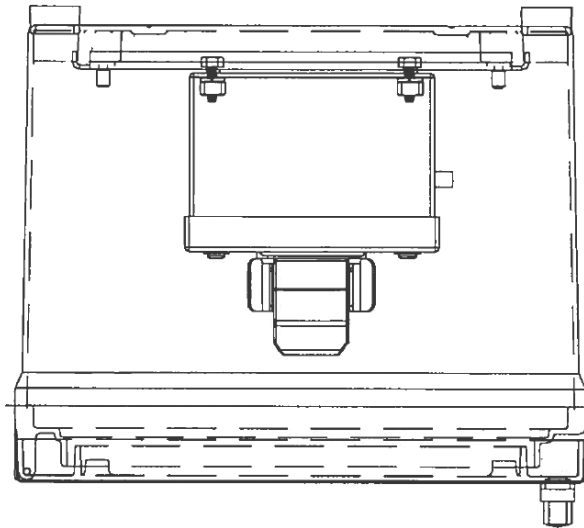

**ECHO E2 NEMA 4X Box Detail Assembly**

*(all dimensions in inch)*

### 8601170A ASSY.PARTS LIST

ITEM NO.	QTY.	PART NO.	DESCRIPTION
1	1	170321A	BOX,4X, FIBERGLASS CABINET DIV2
2	1	8601301A	BACK PLATE ECHO,4X
3	1	8601125A-XX	FINAL ASSY. DIV2 (SEE REF ASSY.DRAWING FOR B.O.M)
4	4	700A311A-10	SCREW MACHINE HEX HD 1/4-20
5	4	7074A067	LOCKWASHER,SPLIT 1/4" SCR
6	4	7059A020	NUT,MACH,SCR,HEX,Dd1. CHAMFER,1/4-20
7	1	170326A	CABINETPADLOCK KIT
8	1	81461803A	ECHO DIV2 NAME PLATE
9	1	81461823A	DIV1 & DIV2 WARNING LABEL
10	2	1612302-XX	ECHO SHIPPING LABEL
11	1	81461806A	NAME PLATE E2-XX-44 (SEE TABLE)
12	1	1612300A-XX	E2 NAMEPLATE INSERT