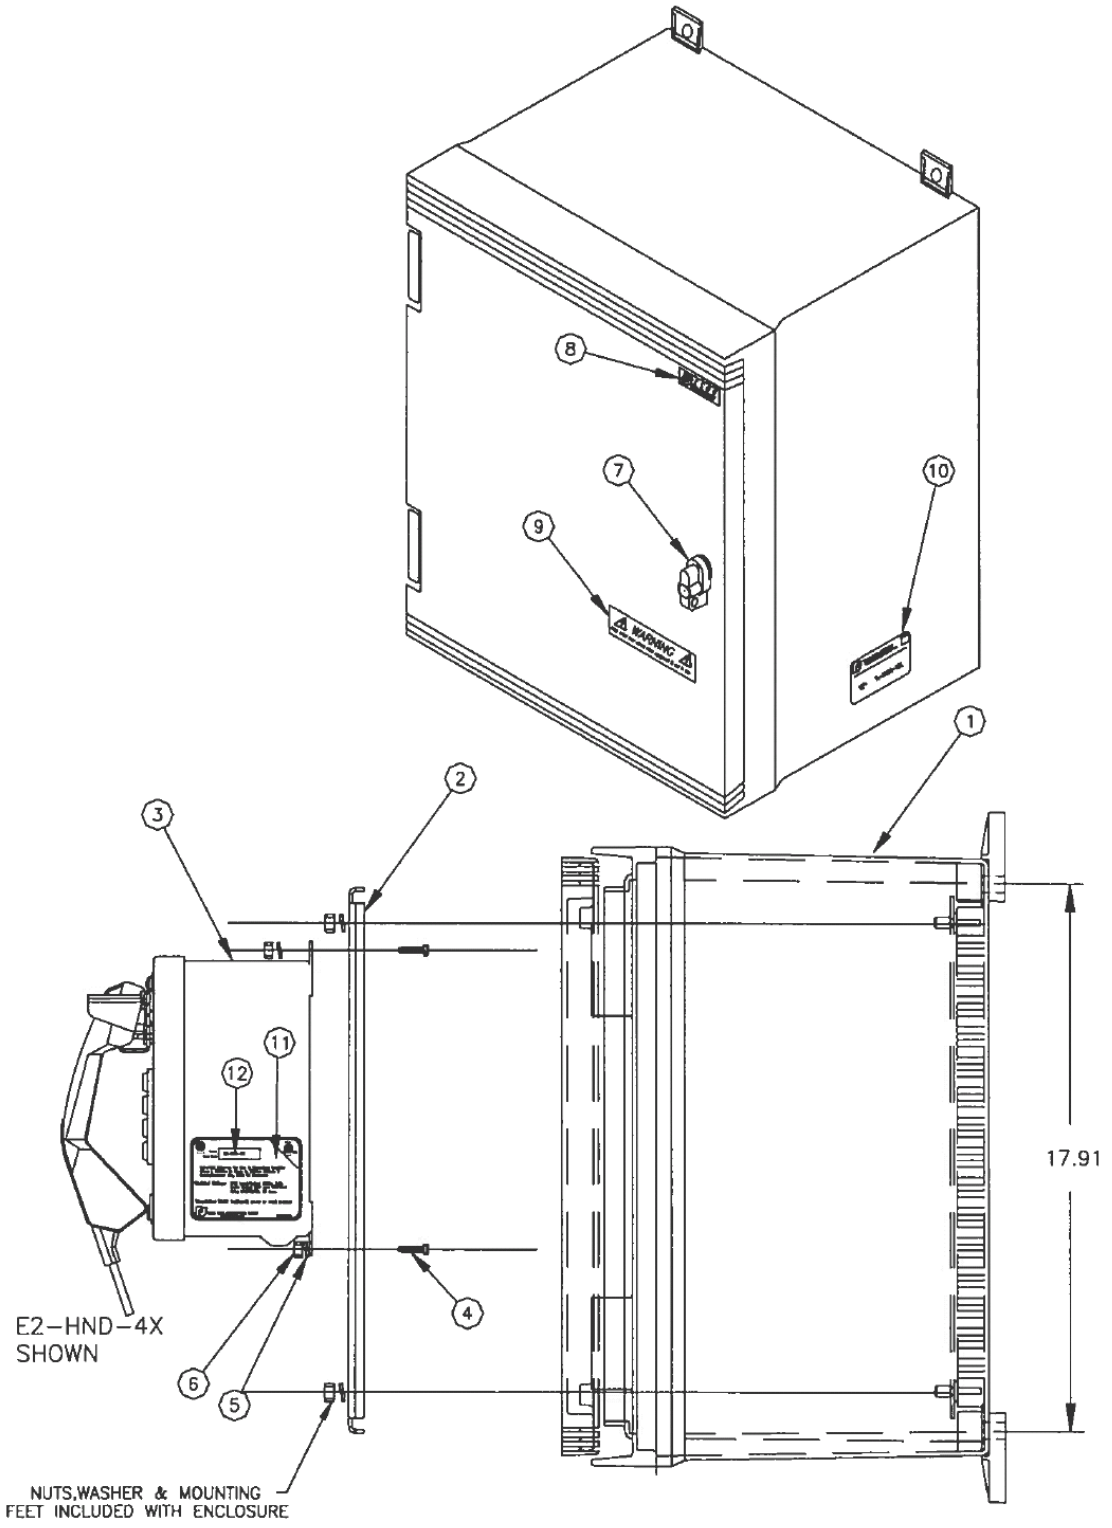

**ECHO E2 NEMA 4X Box Detail Assembly**

*(all dimensions in inch)*

### 8601170A ASSY.PARTS LIST

ITEM NO.	QTY.	PART NO.	DESCRIPTION
1	1	170321A	BOX,4X, FIBERGLASS CABINET DIV2
2	1	8601301A	BACK PLATE ECHO,4X
3	1	8601125A-XX	FINAL ASSY. DIV2 (SEE REF ASSY.DRAWING FOR B.O.M)
4	4	700A311A-10	SCREW MACHINE HEX HD 1/4-20
5	4	7074A067	LOCKWASHER,SPLIT 1/4" SCR
6	4	7059A020	NUT,MACH,SCR,HEX,Dd1. CHAMFER,1/4-20
7	1	170326A	CABINETPADLOCK KIT
8	1	81461803A	ECHO DIV2 NAME PLATE
9	1	81461823A	DIV1 & DIV2 WARNING LABEL
10	2	1612302-XX	ECHO SHIPPING LABEL
11	1	81461806A	NAME PLATE E2-XX-44 (SEE TABLE)
12	1	1612300A-XX	E2 NAMEPLATE INSERT