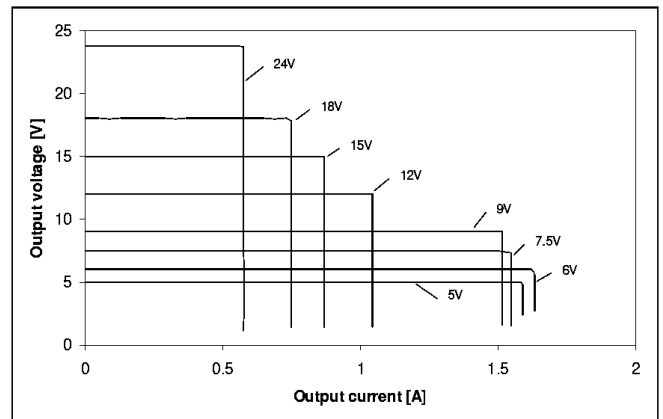

## General description

The N2xxSW 12W family of switch mode power supplies delivers typically 12W output and features wide-range input (90-264V), small size and light weight.

The units are available in EU, UK and US housing to fit major markets, others can be tooled on request.

## Features

- Wide input range (90-264V)
- Output voltage fixed
- Output voltage stability  $\pm 1\%$  or  $\pm 3\%$
- Output power typically 12W
- High efficiency, typically  $>70\%$
- Protection class II
- Protection Group IP54
- Europe , UK, US Plug available, others on request
- Secondary plug customer specific possible
- Manufacturing according to ISO 9001
- Smallest available size