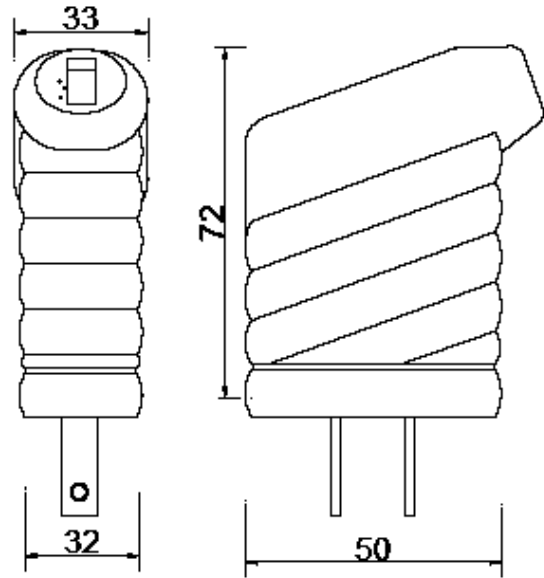

N 2 x x S W x		Generic Product Code
1 ...	Output stability $\pm 1\%$	
3 ...	Output stability $\pm 3\%$	
S ...	Secondary cable pluggable	
F ...	Secondary cable fixed	
E ...	Euro plug	
U ...	US-, Japan-, Canada plug	
G ...	United Kingdom plug	

Plastic Housing Material:  
Colour:

ABS/PC blend (UL 94 V0)  
Black

**Euro housing**

**US housing**

**UK housing**

**UNIVERSAL PLUG KIT  
(Contains 5 Plugs)**

**Dimensions = mm**