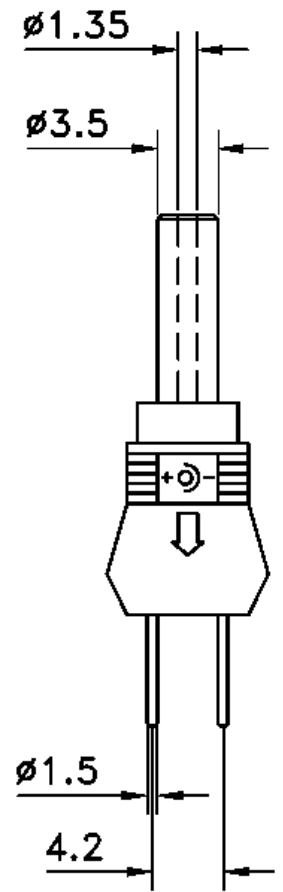

**UNIVERSAL PLUG KIT
(Contains 5 Plugs)**

Dimensions = mm