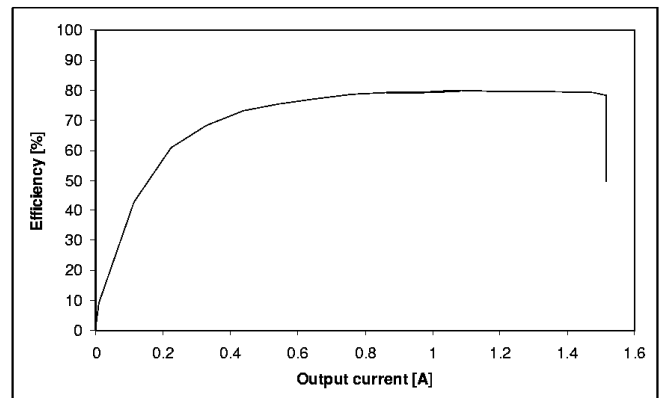

General description

The N2xxSW 12W family of switch mode power supplies delivers typically 12W output and features wide-range input (90-264V), small size and light weight.

The units are available in EU, UK and US housing to fit major markets, others can be tooled on request.

Typical applications are with mobile electronic equipment such as mobile phones, organizers, cameras, measuring equipment etc.

Output voltage is fixed with a tolerance of $\pm 1\%$ or $\pm 3\%$. Output voltages are available between 5V and 24V DC. Secondary cable connection to power supply is available fixed or pluggable. Secondary plug is available in different forms.

The power supply is for indoor use only. The standard power supply is meant for use with information technology equipment.

Features

- Wide input range (90-264V)
- Output voltage fixed
- Output voltage stability $\pm 1\%$ or $\pm 3\%$
- Output power typically 12W
- High efficiency, typically $>70\%$
- Protection class II
- Protection Group IP54
- Europe , UK, US Plug available, others on request
- Secondary plug customer specific possible
- Manufacturing according to ISO 9001
- Smallest available size

Approvals

- CE
- cUL 1310

Test standards

- EN 50 075
- EN 61000-6-1
- EN 55 022
- EN 60 950

Power supplies with different output voltages at full, resistive load		
U_2 / V	I_2 / A	P_2 / W
5.0	1.5	7.5
6.0	1.5	9
7.5	1.5	11.25
9.0	1.33	12
12.0	1.0	12
15.0	0.8	12
18.0	0.67	12
24.0	0.5	12

Parameter	Key	Min	Typ	Max	Unit
Input voltage	U_1	90		264	V
Input current	I_1			320	mA
Input frequency	f_1	47	50	63	Hz
Efficiency	η	63	70	85	%
Ripple voltage	U_{p-p}		75	150	mV
Op. Temperature	T	0		40	$^{\circ}\text{C}$

N 2 x x S W x		Generic Product Code
1 ...	Output stability $\pm 1\%$	
3 ...	Output stability $\pm 3\%$	
S ...	Secondary cable pluggable	
F ...	Secondary cable fixed	
E ...	Euro plug	
U ...	US-, Japan-, Canada plug	
G ...	United Kingdom plug