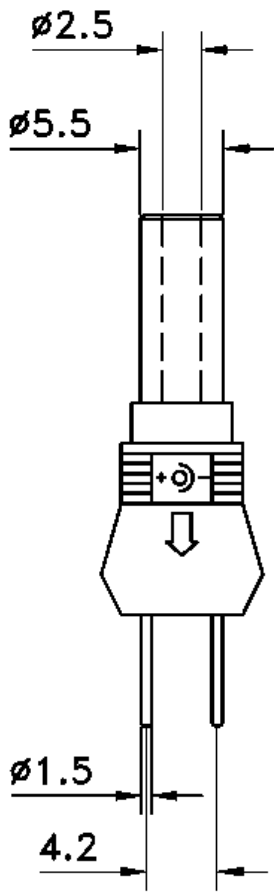

**UNIVERSAL PLUG KIT
(Contains 5 Plugs)**

Dimensions = mm