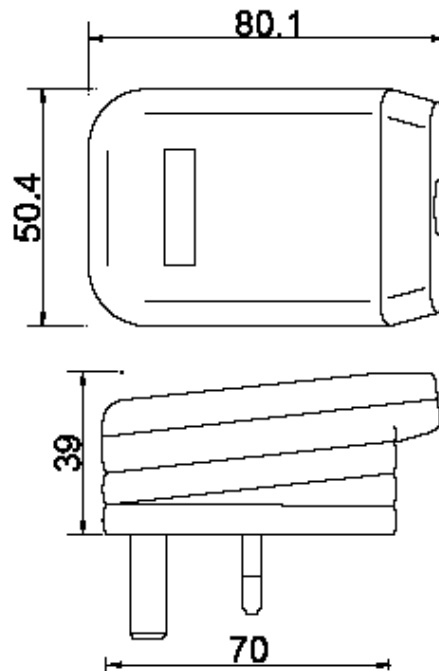

Plastic Housing Material:  
Colour:

ABS/PC blend (UL 94 V0)  
Black

**Euro housing**

**US housing**

**UK housing**

**UNIVERSAL PLUG KIT  
(Contains 5 Plugs)**

**Dimensions = mm**