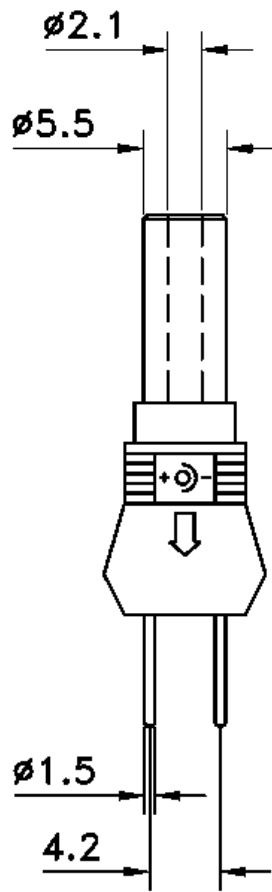

**UNIVERSAL PLUG KIT
(Contains 5 Plugs)**

Dimensions = mm