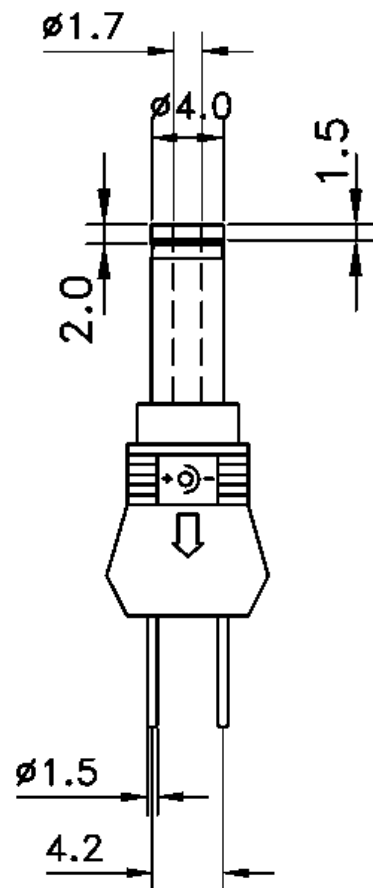

Plastic Housing Material:  
Colour:

ABS/PC blend (UL 94 V0)  
Black

**Euro housing**

**US housing**

**UK housing**

**UNIVERSAL PLUG KIT  
(Contains 5 Plugs)**

**Dimensions = mm**