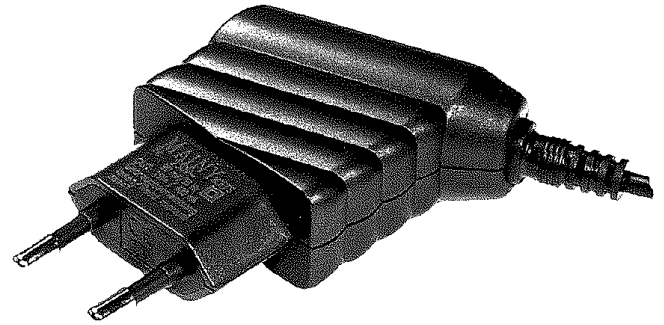

## General description

The N2xxSW 12W family of switch mode power supplies delivers typically 12W output and features wide-range input (90-264V), small size and light weight.

The units are available in EU, UK and US housing to fit major markets, others can be tooled on request.

Typical applications are with mobile electronic equipment such as mobile phones, organizers, cameras, measuring equipment etc.

Output voltage is fixed with a tolerance of  $\pm 1\%$  or  $\pm 3\%$ . Output voltages are available between 5V and 24V DC. Secondary cable connection to power supply is available fixed or pluggable. Secondary plug is available in different forms.

## Features

- Wide input range (90-264V)
- Output voltage fixed
- Output voltage stability  $\pm 1\%$  or  $\pm 3\%$
- Output power typically 12W
- High efficiency, typically  $>70\%$
- Protection class II
- Protection Group IP54
- Europe , UK, US Plug available, others on request
- Secondary plug customer specific possible
- Manufacturing according to ISO 9001
- Smallest available size