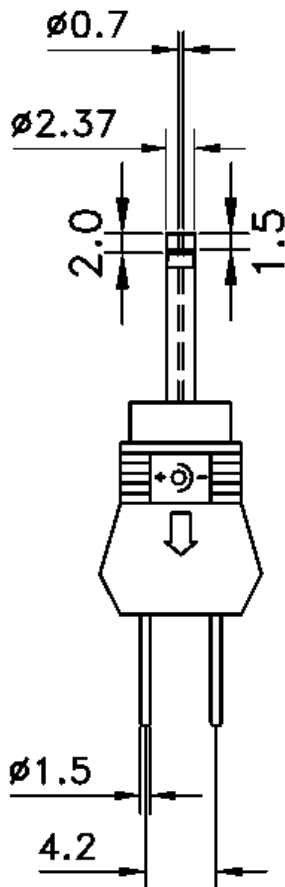

**UNIVERSAL PLUG KIT
(Contains 5 Plugs)**

Dimensions = mm