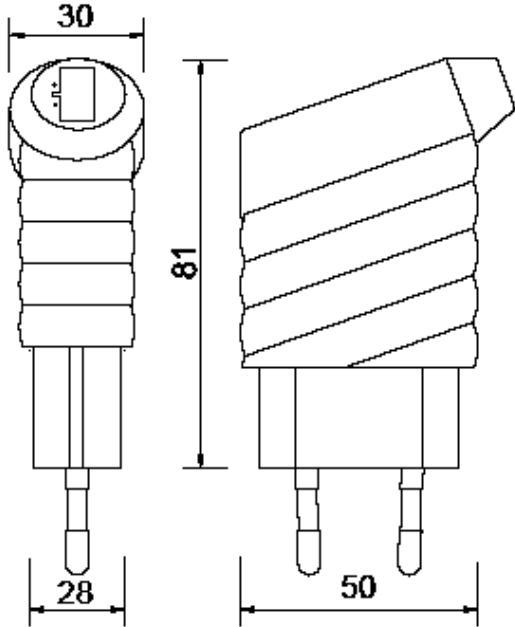

Plastic Housing Material:
Colour:

ABS/PC blend (UL 94 V0)
Black

Euro housing