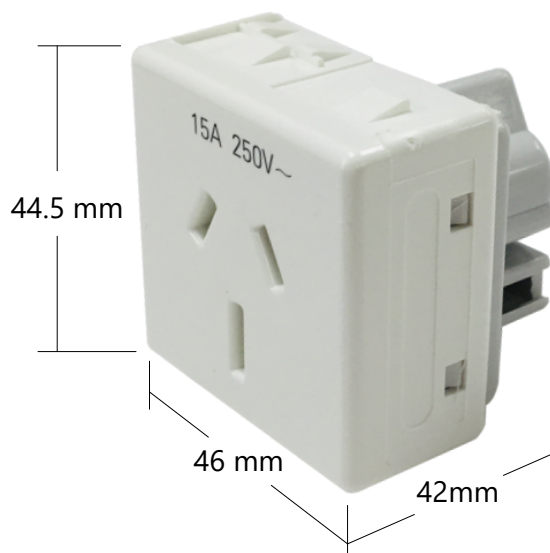

Dimensions Nominal

Rear View