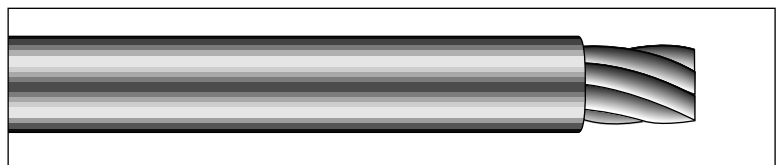

VOLTAGE RATING:

- 300 Volt

PRODUCT DESCRIPTION:

- Conductor: Stranded Tinned Copper
- Insulation: Color-Coded, Semi Rigid PVC

SPECIFICATIONS

- UL AWM Style 1061
- CSA AWM I A/B FT1

Part No.	Conductor		Insul. Thickness		Diameter		Stock Colors*
	AWG	Strand	Inches	mm	Inches	mm	
3250	24	7/32	0.009	0,23	0.042	1,07	1-10
3251	22	7/30	0.009	0,23	0.048	1,22	1-10
3252	20	7/28	0.009	0,23	0.056	1,42	1-10
3253	18	7/26	0.009	0,23	0.066	1,68	1-10
3254	16	7/24	0.009	0,23	0.078	1,98	1-10

*See color chart below

AVAILABILITY

- 100 ft (30,5m), 1000 ft (305m) put-ups

*STOCK COLOR CHART

1-White	3-Red	5-Yellow	7-Brown	9-Gray	11-White/Black	13-White/Green	15-White/Blue	17-White/Orange	19-White/Violet	29-Yellow/Green
2-Black	4-Green	6-Blue	8-Orange	10-Violet (purple)	12-White/Red	14-White/Yellow	16-White/Brown	18-White/Gray	28-Green/Yellow	30-Pink